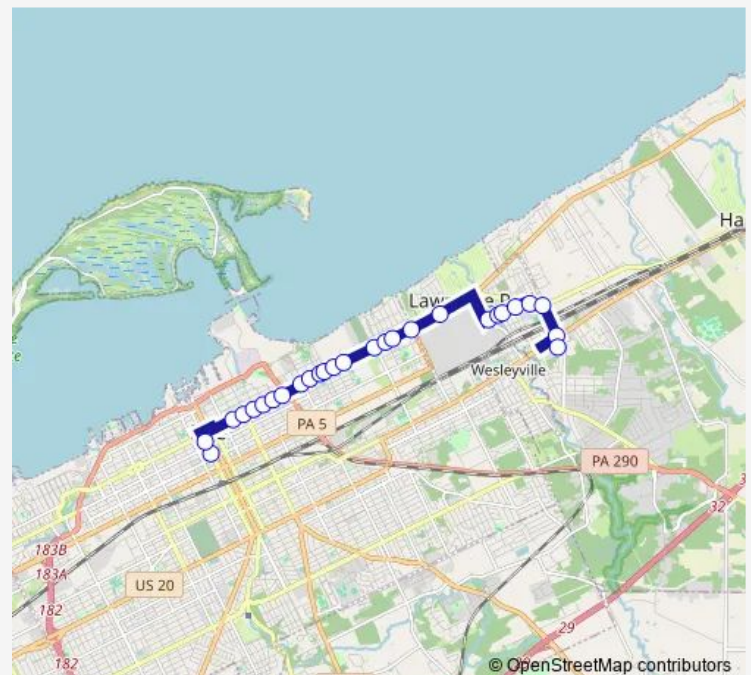

E 6th St at Payne Inbound

E Lake Rd at Hess Ave

E Lake Rd at Dunn

Route schedule

Giant Eagle — 7th & French St (Bus Shelters)

Monday 06:07-22:08

Tuesday 06:07-22:08

Wednesday 06:07-22:08

Thursday 06:07-22:08

Friday 06:07-22:08

Saturday —

Sunday —

Route info

Direction: Giant Eagle

Stops: 29

Trip Duration: 0 hour 25 min

21 — Lawrence Park

E Lake Rd at Pennsylvania Ave

E 6th St at Wayne St (Bus Shelter)

E 6th St at Ash St

E 6th St at Wallace St

E 6th St at Parade St

E 6th St at German St

E 6th St at French St

7th & French St (Bus Shelters)

Direction

Peach at Avalon — Giant Eagle

27 stops

[Open route schedule](#)

Peach at Avalon

Peach St at W 7th St

E 6th St at German St