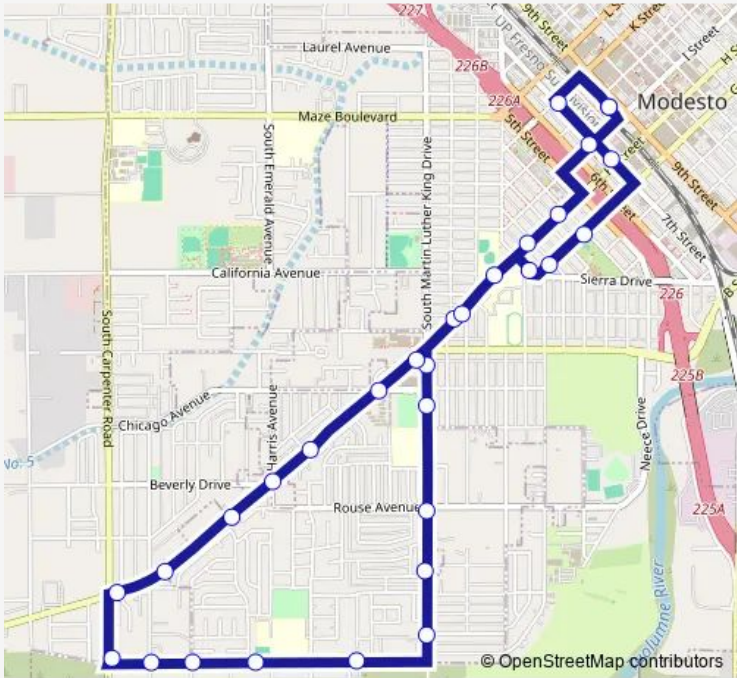

Bus 21 Route 21

[Go to website](#)

Direction
 Modesto Transit Center — Modesto Transit Center
 30 stops
[Open route schedule](#)

- Modesto Transit Center
- I St & 7th St
- H St & 4th St
- H St & 2nd St
- Modesto HS - Paradise Rd & Washington St
- Paradise Rd & Ash St
- Sutter Ave & Paradise Rd
- Sutter Ave & Chicago Ave
- Sutter Ave & Rouse Ave
- Sutter Ave & Nian Way
- Sutter Ave & Robertson Rd
- Robertson Rd & Marseille Ln
- Robertson Rd & Hancock across
- Robertson Rd & Marlow St
- Robertson Rd & Vernon Ave
- Carpenter Rd & Robertson Rd
- Paradise Rd & Carpenter Rd
- Paradise Rd & Vernon Ave
- Paradise Rd & Pine Tree Ln
- Paradise Rd & Wade Ave
- Paradise Rd & Mayette Ave

Route schedule
 Modesto Transit Center — Modesto Transit Center

Monday	05:45-22:00
Tuesday	05:45-22:00
Wednesday	05:45-22:00
Thursday	05:45-22:00
Friday	05:45-22:00
Saturday	07:45-19:45
Sunday	08:00-18:00

Route info
 Direction: Modesto Transit Center
 Stops: 30
 Trip Duration: 0 hour 30 min

21 — Route 21 **BusMaps**

Paradise Rd & Chicago Ave

Paradise Rd & Sutter Ave

Paradise Rd & Leon Ave

Modesto HS - 1st St & Sierra Dr