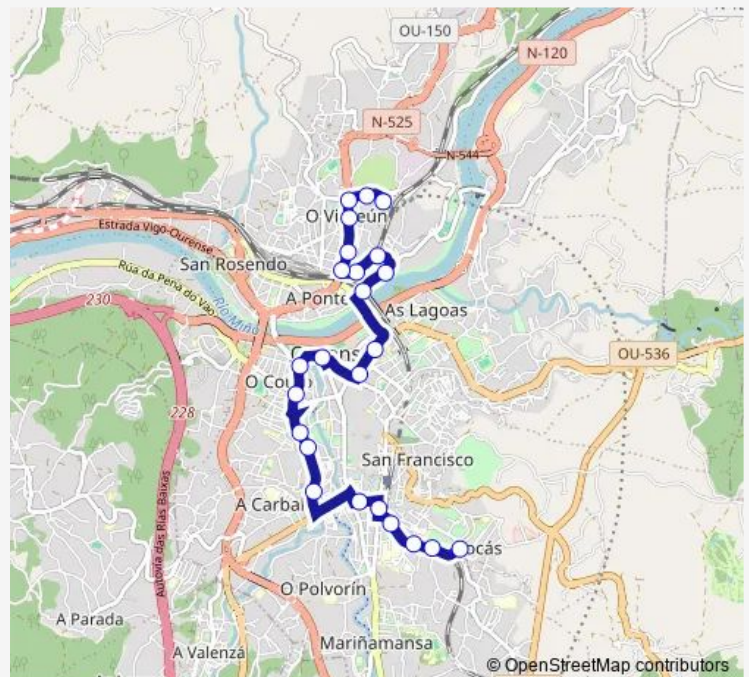

Parque SAN Lazaro

Curros Enriquez

Viaducto

Peliquin

Paso Nivel

RIO Camba

Praza DA Marina

Avda. DE Santiago Nº 40

Saturday —

Sunday —

Route info

Direction: RUA Carlos Velo

Stops: 24

Trip Duration: 0 hour 35 min

Avda. Santiago Cruzamento Oira

RUA DO Vinteun S/N

VI- Instituto

Direction

VI- Instituto — RUA Carlos Velo

22 stops

[Open route schedule](#)

VI- Instituto

RUA DO Vinteun Nº 21

RIO MAO Colegio

Thursday 07:35-18:15

Friday 07:35-18:15

Saturday —

Sunday —

Route info

Direction: VI- Instituto

Stops: 22

Trip Duration: 0 hour 45 min