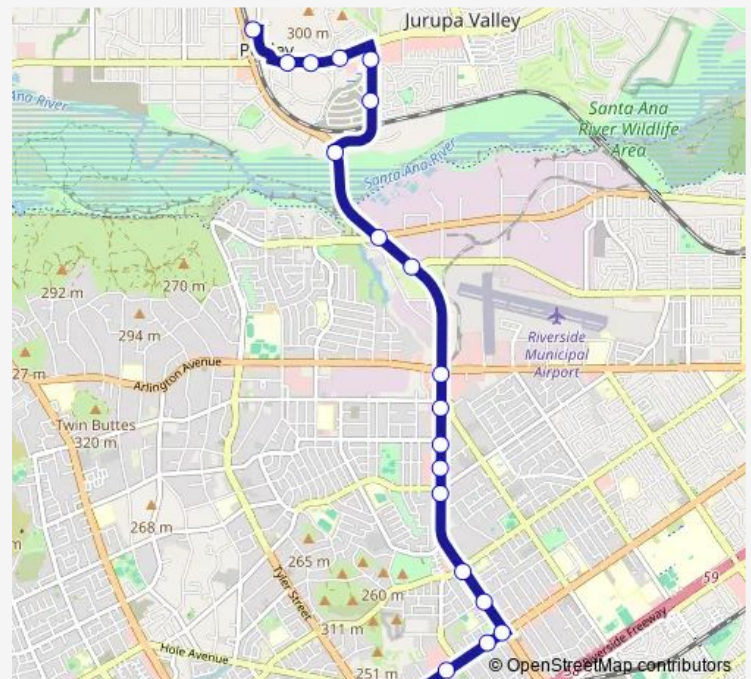

### Direction

Jurupa Valley/Pedley Station — Galleria @ Tyler

20 stops

[Open route schedule](#)

Jurupa Valley/Pedley Station

Limonite + Eucalyptus

Limonite + Pedley

Limonite + Baldwin

### Route schedule

Jurupa Valley/Pedley Station — Galleria @ Tyler

Monday 07:00-20:46

Tuesday 07:00-20:46

Wednesday 07:00-20:46

Thursday 07:00-20:46

Friday 07:00-20:46

Saturday 08:13-18:55

### Route info

Direction: Jurupa Valley/Pedley Station

Stops: 20

Trip Duration: 0 hour 29 min

■ 21 — Galleria-Pedley

**Direction**

Galleria @ Tyler — Jurupa Valley/Pedley Station

19 stops

Wednesday 06:24-20:05

Thursday 06:24-20:05

Friday 06:24-20:05

Saturday 07:41-18:19

Sunday 07:41-18:19

**Route info**

Direction: Galleria @ Tyler

Stops: 19