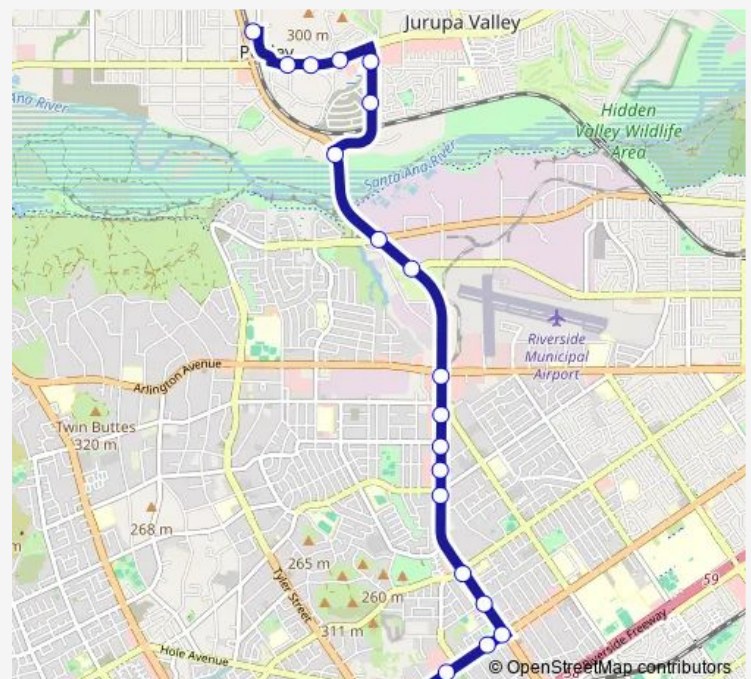

### Direction

Jurupa Valley/Pedley Station — Galleria @ Tyler

20 stops

[Open route schedule](#)

Jurupa Valley/Pedley Station

Limonite + Eucalyptus

Limonite + Pedley

Limonite + Baldwin

### Route schedule

Jurupa Valley/Pedley Station — Galleria @ Tyler

Monday 07:00-20:46

Tuesday 07:00-20:46

Wednesday 07:00-20:46

Thursday 07:00-20:46

Friday 07:00-20:46

Saturday 08:13-18:55

### Route info

Direction: Jurupa Valley/Pedley Station

Stops: 20

Trip Duration: 0 hour 27 min

■ 21 — Galleria-Pedley

## Route schedule

Galleria @ Tyler — Jurupa Valley/Pedley Station

Monday 06:24-20:05

Tuesday 06:24-20:05

Wednesday 06:24-20:05

Thursday 06:24-20:05

Friday 06:24-20:05

Saturday 07:41-18:19