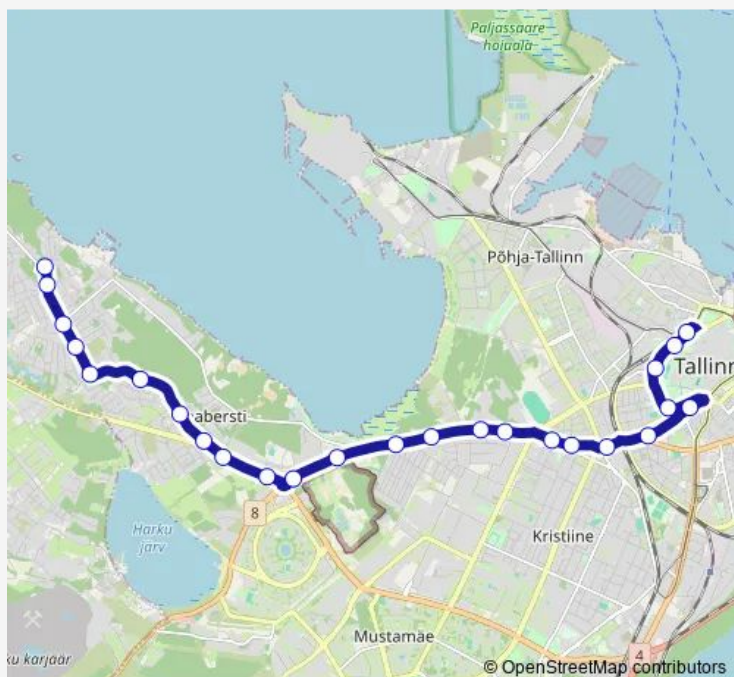

Merirahu

### Route schedule

Balti jaam 6 (train station) — Landi

Monday 10:22-23:34

Tuesday 10:22-23:34

Wednesday 10:22-23:34

Thursday 10:22-23:34

Friday 10:22-23:34

Saturday 06:29-23:30

### Route info

Direction: Balti jaam 6 (train station)

Stops: 25

Trip Duration: 0 hour 36 min

21 — Balti jaam - Landi

Lesta

Kakumäe tee

Räime