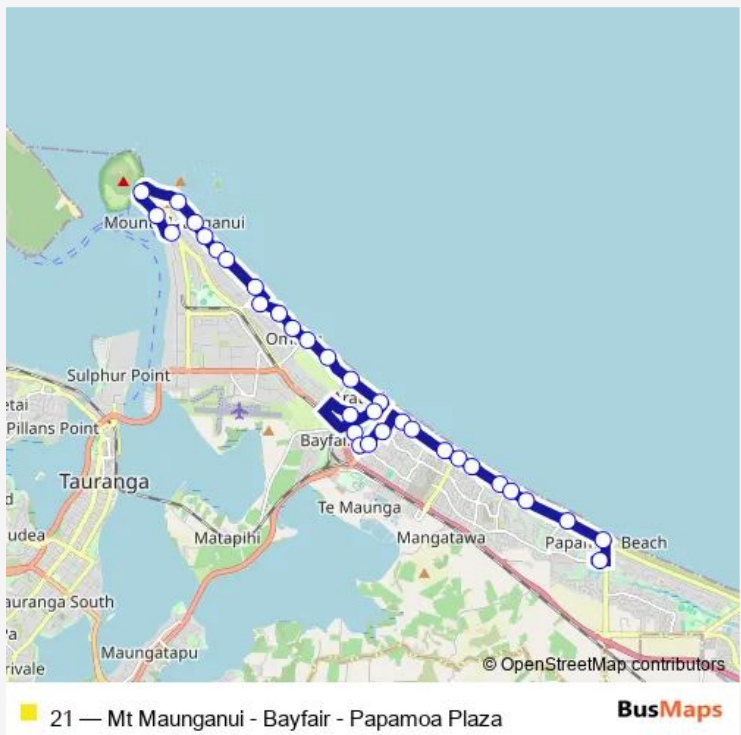

Route schedule
 Mt Maunganui - Salisbury Avenue — Gravatt Road - Papamoa Plaza

Monday	09:20-16:45
Tuesday	09:20-16:45
Wednesday	09:20-16:45
Thursday	09:20-16:45
Friday	09:20-16:45
Saturday	09:20-16:45
Sunday	09:20-16:45

Route info

Direction: Mt Maunganui - Salisbury Avenue

Stops: 33

Trip Duration: 0 hour 35 min

Grenada Street - Seaspray Drive

Maranui Street - Fronting 49a

Maranui Street - Yale St

Maranui Street - Opposite Pacific Coast Village

Papamoa Beach Road - Sandhurst Drive

Papamoa Beach Road - Oceania Sands Way

Papamoa Beach Road - Logan Road

Papamoa Beach Road - Opposite Evans Road

Papamoa Beach Road - Hartford Avenue

Papamoa Beach Road - Opposite Palm Beach Boulevard

Friday 09:05-16:05

Saturday 09:05-16:05

Sunday 09:05-16:05

Route info

Direction: Gravatt Road - Papamoa Plaza

Stops: 35

Trip Duration: 0 hour 35 min

Tweed Street - Opposite Hart Street