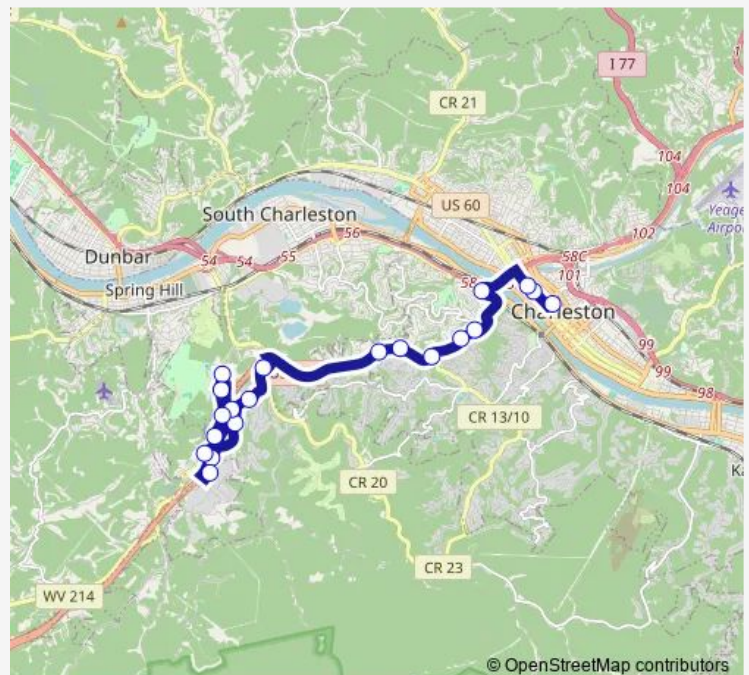

### Direction

City Center — Walmart

20 stops

[Open route schedule](#)

City Center

Quarrier St & Clendenin St

Quarrier St & Civic Center Dr

I-64 Ramp (West)

Oakhurst Dr & Terry Rd

Corridor G & Trace Fork Blvd

Trace Fork (Ice Rink)

Dick's Sporting Goods

Longhorn Steakhouse

Kohl's

RHL Blvd & Oakhurst Dr

Walmart

### Route schedule

City Center — Walmart

Monday 05:45-22:30

Tuesday 05:45-22:30

Wednesday 05:45-22:30

Thursday 05:45-22:30

Friday 05:45-22:30

Saturday 05:45-22:30

### Route info

Direction: City Center

Stops: 20

Trip Duration: 0 hour 37 min

21 — Southridge / Trace Fork / Dudley Farms

**Direction**

City Center — Walmart

7 stops