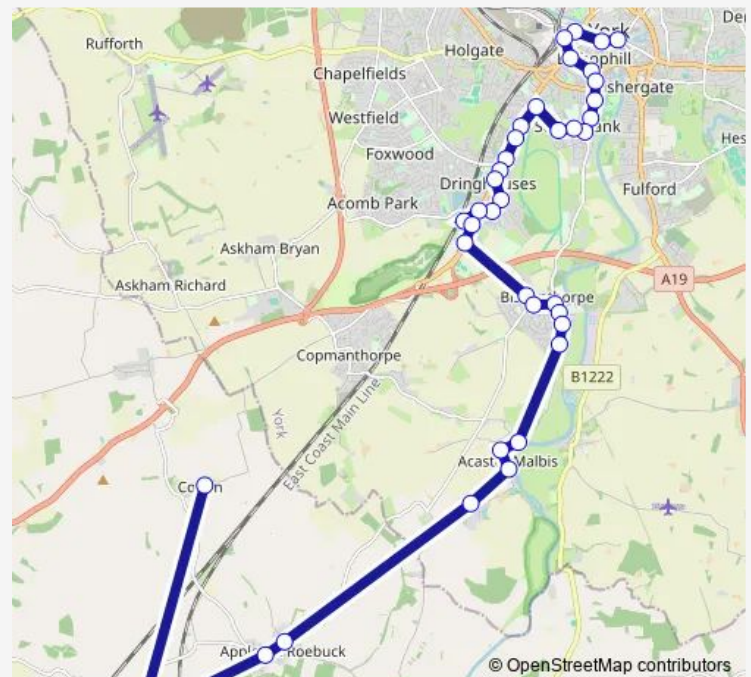

Thursday 10:05-16:05

Friday 10:05-16:05

Saturday 10:05-16:05

Sunday —

Route info

Direction: Grange Farm

Stops: 36

Trip Duration: 0 hour 55 min

21 — York - Colton

Nelson's Lane

Pulleyn Drive

Knavesmire Gate

York Racecourse

Knavesmire Primary School

Reginald Grove

Rectory Gardens

Direction

Piccadilly — Stonebridge Farm

38 stops

[Open route schedule](#)

Piccadilly

Low Ousegate

Station Road

Rail Station

Wednesday 08:00

Thursday 08:00

Friday 08:00

Saturday 08:00

Sunday —

Route info

Direction: Grange Farm

Stops: 29