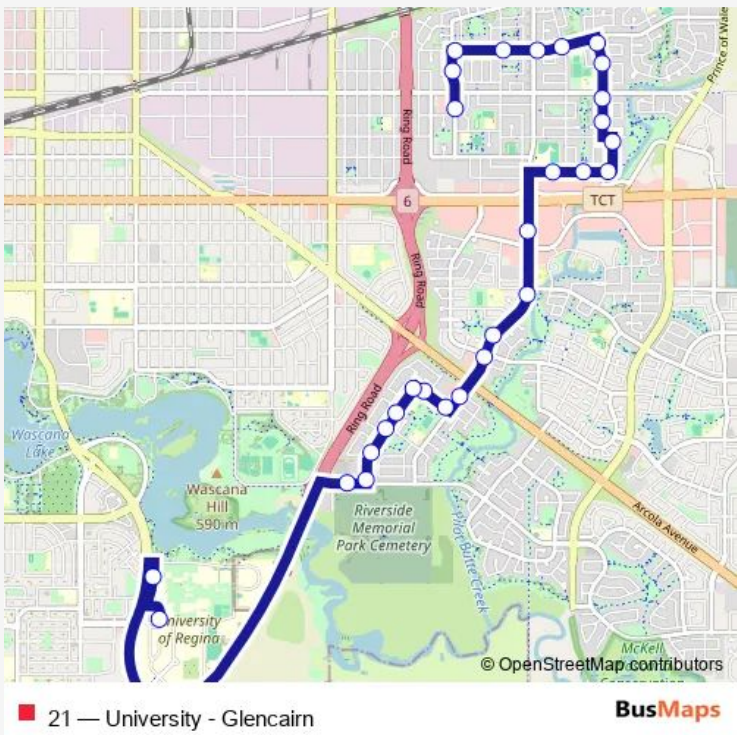

Bus 21 University - Glencairn

[Go to website](#)

Direction
 University Dr W @ Riddell Centre (Sb) — Cavendish St @ 9th Ave (Nb)
 22 stops
[Open route schedule](#)

- University Dr W @ Riddell Centre (Sb)
- Wascana Pkwy @ Kramer Blvd (Sb)
- Saskatchewan Polytechnic @ Main Campus (Nb)
- Assiniboine Ave @ Park St (Eb)
- Windfield Rd @ Assiniboine Ave (Nb)
- Windfield Rd @ Windfield Gate (Nb)
- Windfield Rd @ Mayfield Rd (Nb)
- Windfield Rd @ Metcalfe Rd (Nb)
- Michener Dr @ Windfield Rd (Eb)
- Michener Dr @ Houston Rd (Eb)
- University Park Dr @ Laval Dr (Nb)
- University Park Dr @ Cunning Cr (Nb)
- University Park Dr @ Brodie Bay (Nb)
- University Park Dr @ Arens Rd (Nb)
- University Park Dr @ Quance St (Nb)
- University Park Dr @ Vic Square (Nb)
- Fleet St @ North Service Rd (Nb)
- Fleet St @ Fines Dr (Nb)
- Cambridge Ave @ Milford Cres (Wb)
- Cambridge Ave @ Glencairn Rd (Wb)
- Cavendish St @ Cambridge Ave (Nb)

Route schedule
 University Dr W @ Riddell Centre (Sb) — Cavendish St @ 9th Ave (Nb)

Monday	07:47-22:00
Tuesday	07:47-22:00
Wednesday	07:47-22:00
Thursday	07:47-22:00
Friday	07:47-22:00
Saturday	—
Sunday	—

Route info
 Direction: University Dr W @ Riddell Centre (Sb)
 Stops: 22
 Trip Duration: 0 hour 25 min

Cavendish St @ 9th Ave (Nb)

Direction

Cavendish St @ 9th Ave (Nb) — University Dr W @ Riddell Centre (Sb)

Direction: Cavendish St @ 9th Ave (Nb)

Stops: 29

Trip Duration: 0 hour 30 min

Windfield Rd @ Windfield Gate (Sb)

Windfield Rd @ Assiniboine Ave (Sb)

Assiniboine Ave @ Windfield Rd (Wb)

University Dr W @ Classroom Bldg (Sb)