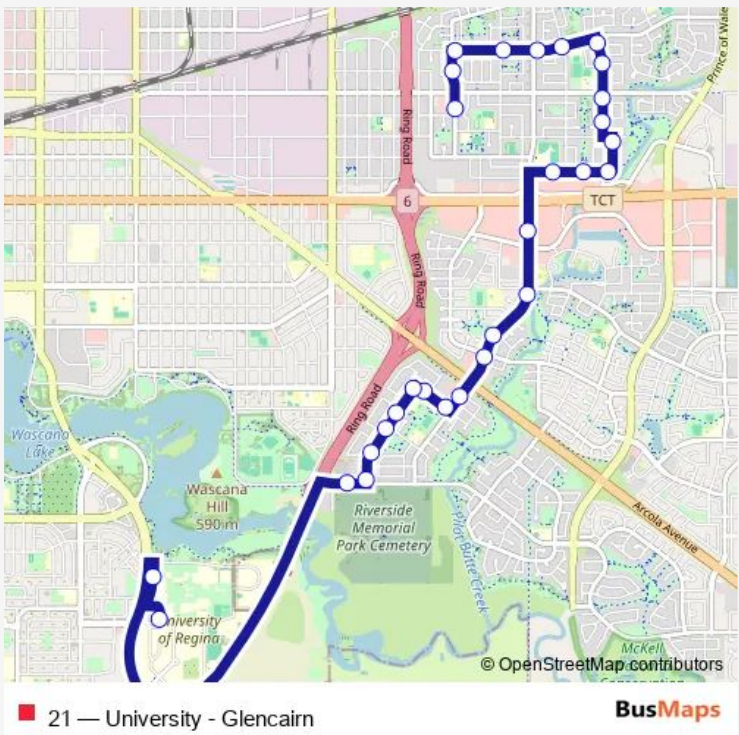

Bus 21 University - Glencairn

[Go to website](#)

Direction
 University Dr W @ Riddell Centre (Sb) — Cavendish St @ 9th Ave (Nb)
 22 stops
[Open route schedule](#)

- University Dr W @ Riddell Centre (Sb)
- Wascana Pkwy @ Kramer Blvd (Sb)
- Saskatchewan Polytechnic @ Main Campus (Nb)
- Assiniboine Ave @ Park St (Eb)
- Windfield Rd @ Assiniboine Ave (Nb)
- Windfield Rd @ Windfield Gate (Nb)
- Windfield Rd @ Mayfield Rd (Nb)
- Windfield Rd @ Metcalfe Rd (Nb)
- Michener Dr @ Windfield Rd (Eb)
- Michener Dr @ Houston Rd (Eb)
- University Park Dr @ Laval Dr (Nb)
- University Park Dr @ Cunning Cr (Nb)
- University Park Dr @ Brodie Bay (Nb)
- University Park Dr @ Arens Rd (Nb)
- University Park Dr @ Quance St (Nb)
- University Park Dr @ Vic Square (Nb)
- Fleet St @ North Service Rd (Nb)
- Fleet St @ Fines Dr (Nb)
- Cambridge Ave @ Milford Cres (Wb)
- Cambridge Ave @ Glencairn Rd (Wb)
- Cavendish St @ Cambridge Ave (Nb)

Route schedule
 University Dr W @ Riddell Centre (Sb) — Cavendish St @ 9th Ave (Nb)

Monday	07:47-22:00
Tuesday	07:47-22:00
Wednesday	07:47-22:00
Thursday	07:47-22:00
Friday	07:47-22:00
Saturday	—
Sunday	—

Route info
 Direction: University Dr W @ Riddell Centre (Sb)
 Stops: 22
 Trip Duration: 0 hour 25 min

Cavendish St @ 9th Ave (Nb)

Direction

Cavendish St @ 9th Ave (Nb) — University Dr W @ Riddell Centre (Sb)

Direction: Cavendish St @ 9th Ave (Nb)

Stops: 29

Trip Duration: 0 hour 30 min

Windfield Rd @ Windfield Gate (Sb)

Windfield Rd @ Assiniboine Ave (Sb)

Assiniboine Ave @ Windfield Rd (Wb)

University Dr W @ Classroom Bldg (Sb)