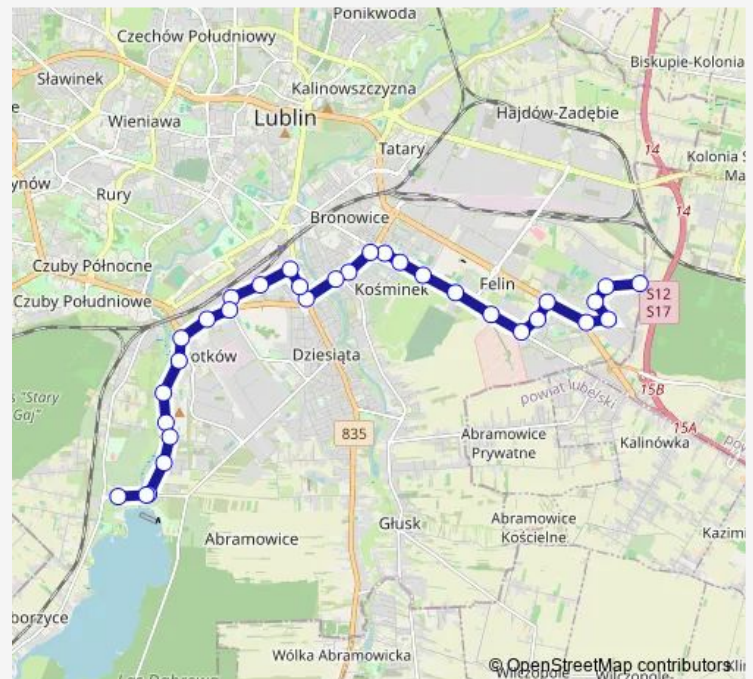

Direction

undefined — undefined

0 stops

[Open route schedule](#)

Route schedule

undefined — undefined

Monday	08:56-23:00
Tuesday	08:56-23:00
Wednesday	08:56-23:00
Thursday	08:56-23:00
Friday	08:56-23:00
Saturday	21:31-22:32
Sunday	21:32-22:32

Route info

Direction:

Stops: 0

Trip Duration: – min

Direction

Felin Spiessa 02 — Żeglarska 01

32 stops

[Open route schedule](#)