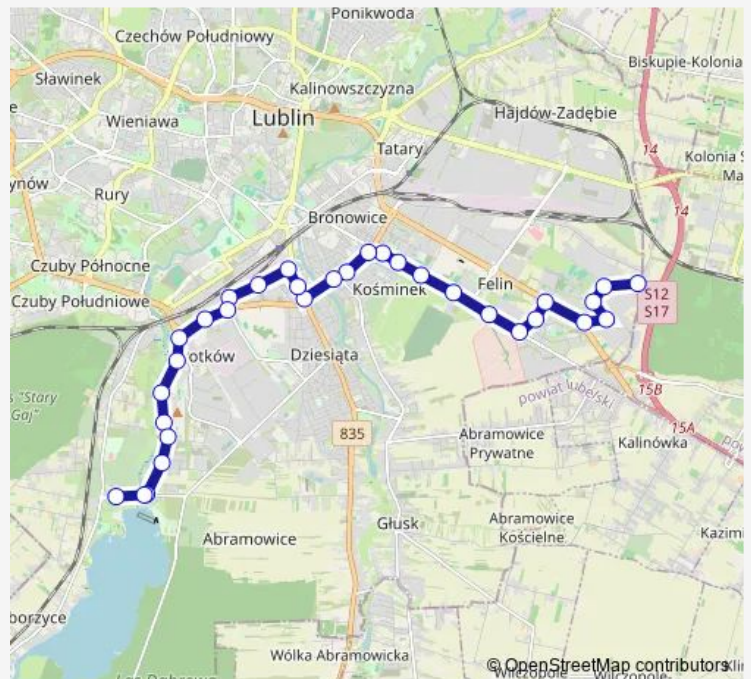

Direction

undefined — undefined

0 stops

[Open route schedule](#)

Route schedule

undefined — undefined

Monday	08:56-23:00
Tuesday	08:56-23:00
Wednesday	08:56-23:00
Thursday	08:56-23:00
Friday	08:56-23:00
Saturday	21:31
Sunday	21:32-22:32

Route info

Direction:

Stops: 0

Trip Duration: – min

Direction

Felin Spiessa 02 — Żeglarska 01

32 stops

[Open route schedule](#)