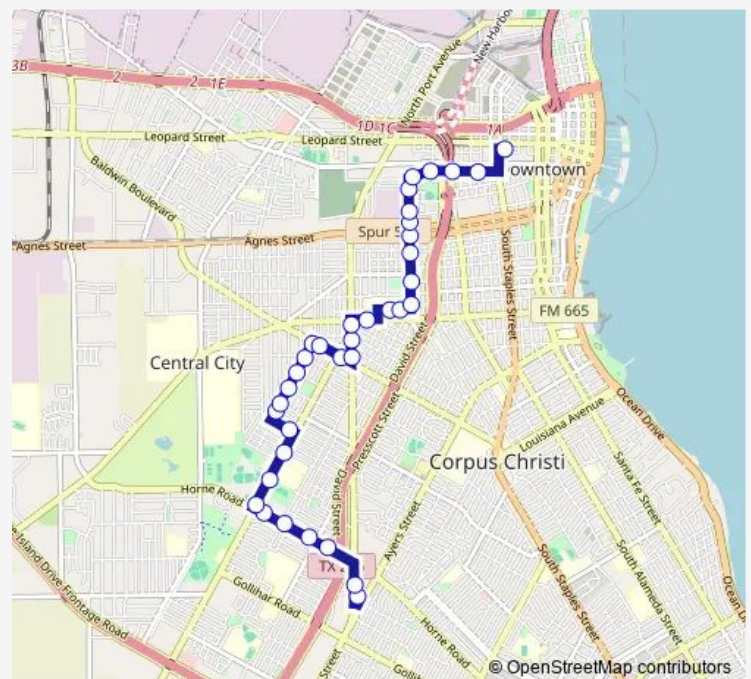

178-Port @ Baldwin

179-Port @ Brannan

Morgan @ Port

Route schedule

Port Ayers Station Bay E — Staples Street Station Bay C

Monday 05:28-19:28

Tuesday 05:28-19:28

Wednesday 05:28-19:28

Thursday 05:28-19:28

Friday 05:28-19:28

Saturday 05:28-19:28

Sunday 08:28-19:28

Route info

Direction: Port Ayers Station Bay E

Stops: 36

Trip Duration: 0 hour 25 min

Direction

Staples Street Station Bay C — Port Ayers Station Bay E

30 stops

[Open route schedule](#)

Staples Street Station Bay C

269-Comanche @ Samrankin

271-Comanche @ Brownlee

273-Comanche @ Coke

Tuesday 06:00-19:00

Wednesday 06:00-19:00

Thursday 06:00-19:00

Friday 06:00-19:00

Saturday 06:00-19:00

Sunday 08:00-19:00

Route info

Direction: Staples Street Station Bay C