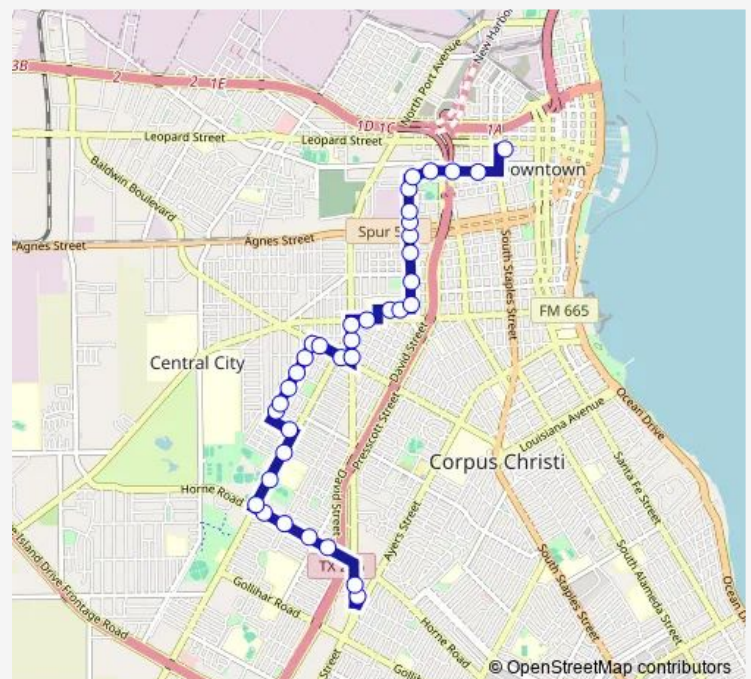

178-Port @ Baldwin

179-Port @ Brannan

Morgan @ Port

Route schedule

Port Ayers Station Bay E — Staples Street Station Bay C

Monday 05:28-19:28

Tuesday 05:28-19:28

Wednesday 05:28-19:28

Thursday 05:28-19:28

Friday 05:28-19:28

Saturday 08:28-19:28

Sunday 08:28-19:28

Route info

Direction: Port Ayers Station Bay E

Stops: 36

Trip Duration: 0 hour 25 min

21 — Arboleda

BusMaps

217-Morgan @ Headley

Hospital @ Kokernot

250-Hospital @ 19th

251-19th @ Craig

253-19th @ Hancock

255-19th @ Mary

Direction: Staples Street Station Bay C

Stops: 30

Trip Duration: 0 hour 25 min

28-Horne @ Prescott

42-Horne @ Vitemb

43-Horne @ Port

559-Ayers @ Horne

Port Ayers Station Bay E