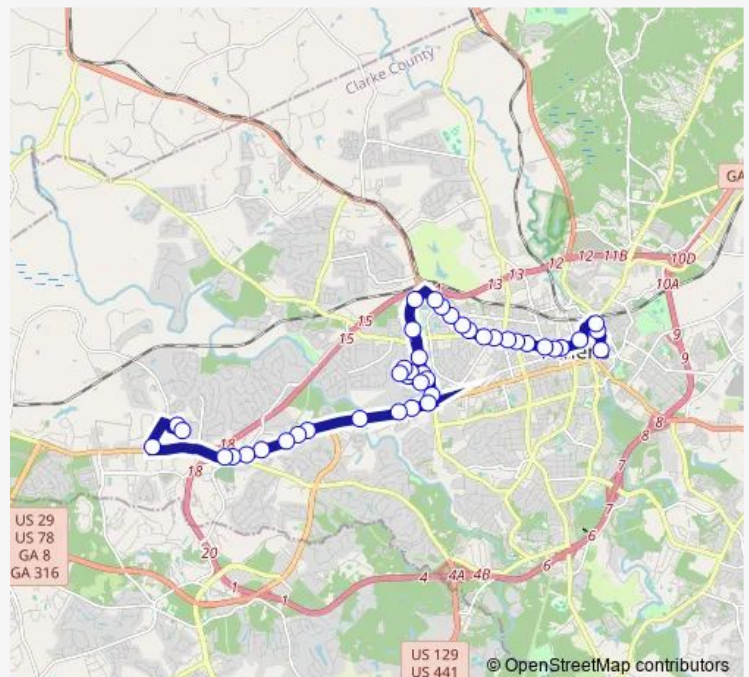

Bus 21 West Side - Columbia Brookside

[Go to website](#)

Direction

Georgia Square Mall — Multimodal Transportation Center

28 stops

[Open route schedule](#)

- Georgia Square Mall
- Georgia Square Mall at Marilyn Farmer
- Mission Sqaure
- 1171 Mitchell Bridge Rd
- Mitchell Brdg at The Preserve Dr
- 240 Mitchell Bridge Road
- Westchester Dr - Apts Rt 5
- Westchester at Tallassee Club Villas Ib
- Westchester and Tallassee Ib
- Tallassee Rd at Mitchell Bridge Rd Ib
- 1435 Oglethorpe Avenue
- 1155 Oglethorpe Avenue
- Oglethorpe Ave at Forest Heights Dr
- 1005 Oglethorpe Avenue
- Oglethorpe Ave at Gilleland Dr Ib
- 795 Oglethorpe Avenue
- Oglethorpe Avenue at Sunset Drive
- 1295 Prince Avenue
- Piedmont Regional Medical Center Ib
- 1135 Prince Avenue
- 1001 Prince Avenue

Route schedule

Georgia Square Mall — Multimodal Transportation Center

Monday	07:21-17:21
Tuesday	07:21-17:21
Wednesday	07:21-17:21
Thursday	07:21-17:21
Friday	07:21-17:21
Saturday	—
Sunday	—

Route info

Direction: Georgia Square Mall

Stops: 28

Trip Duration: 0 hour 27 min

21 — West Side - Columbia Brookside

771 Prince Avenue

595 Prince Avenue

347 Prince Avenue

227 West Dougherty Street

Dougherty and Jackson St Inbound

Route info

Direction: Multimodal Transportation Center

Stops: 42

Trip Duration: 0 hour 36 min

Columbia - Brookside Stop 4

Columbia - Brookside Stop 5

205 Hawthorne Avenue

2226 West Broad