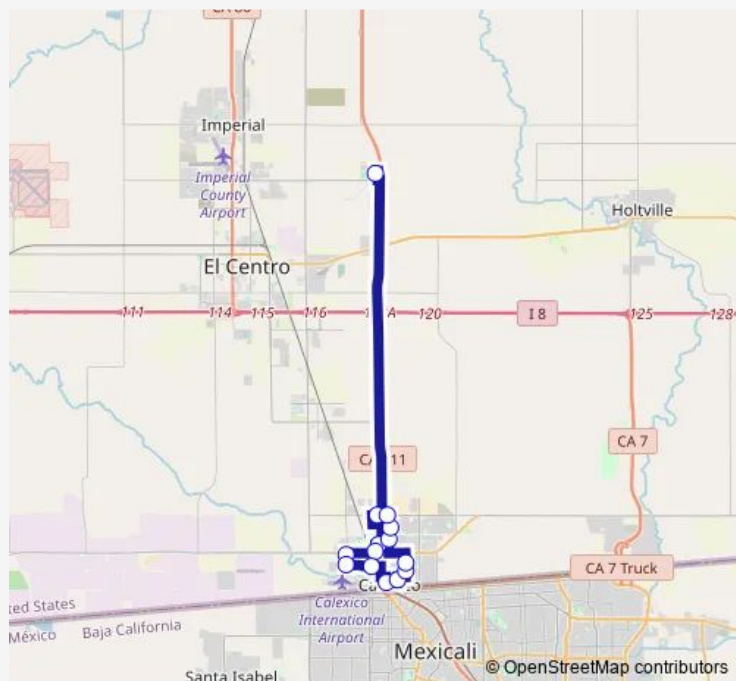

Grant Street/Cesar Chavez Boulevard

Paulin Avenue/3rd Street

Mary Avenue/4th Street

Encinas Avenue/7th Street

Encinas Avenue/Belcher Street

Rockwood Avenue/Vega Street

Rockwood Avenue/Robert Kennedy Street

Rockwood Avenue/Cole Road

### Route schedule

Hacienda Drive/Ollie Avenue — Imperial Valley College

Monday 06:15-09:00

Tuesday 06:15-09:00

Wednesday 06:15-09:00

Thursday 06:15-09:00

Friday 06:30-09:00

Saturday —

### Route info

Direction: Hacienda Drive/Ollie Avenue

Stops: 13

Trip Duration: 0 hour 45 min

**Direction**

Imperial Valley College — Rockwood Avenue/Cole Road

14 stops

[Open route schedule](#)

## Route schedule

Imperial Valley College — Rockwood Avenue/Cole Road

Monday 12:30-18:50

Tuesday 12:30-18:50

Wednesday 12:30-18:50

Thursday 12:30-18:50

Friday 12:30-15:30

Saturday 18:50