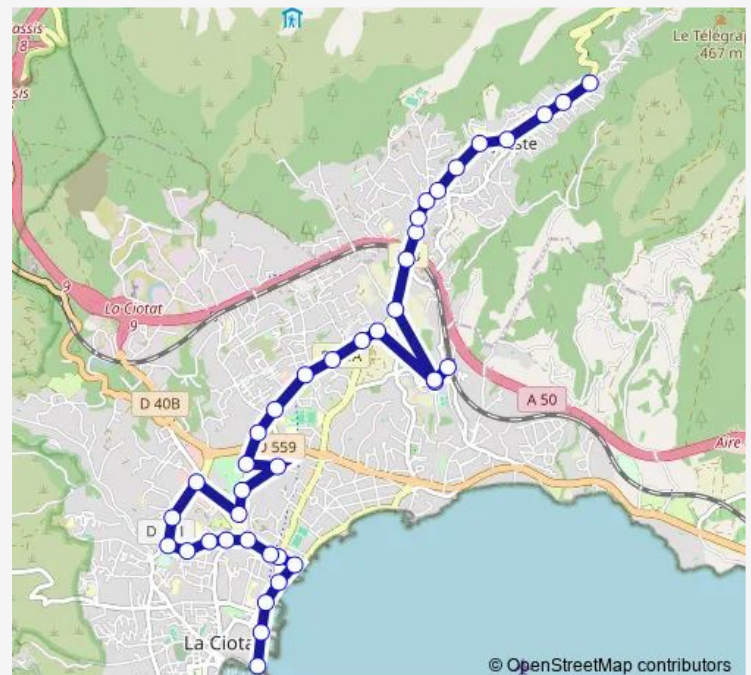

### Route schedule

Office de Tourisme — Plan de Masse

Monday 15:35-18:40

Tuesday 15:35-18:40

Wednesday 15:35-18:40

Thursday 15:35-18:40

Friday 15:35-18:40

Saturday 15:35-18:35

### Route info

Direction: Office de Tourisme

Stops: 38

Trip Duration: 0 hour 37 min

La Providence

Chemin du Garoutier

Cigalou

Gare SnCF