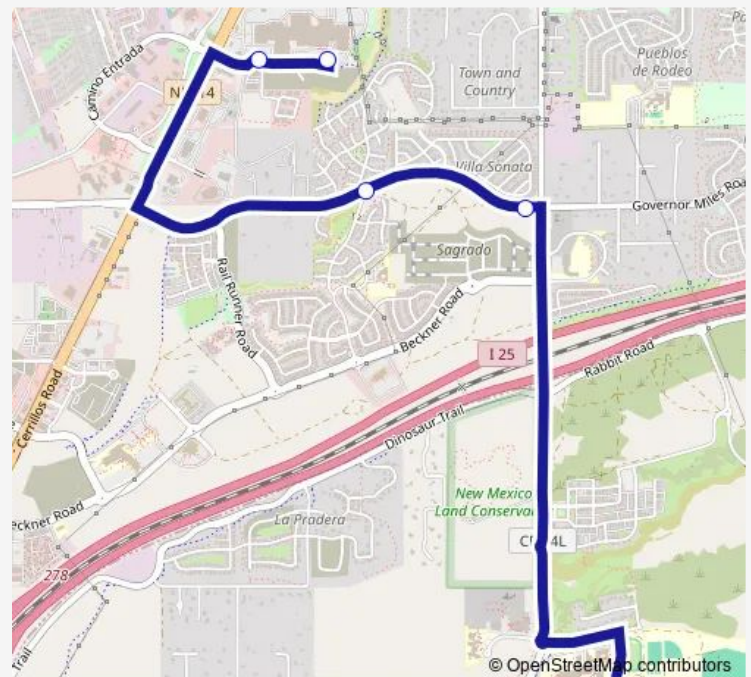

Governor Miles @ Dancing Ground Ob

Governor Miles @ Richards Ob

Santa Fe Community College

Route schedule

Santa Fe Place — Santa Fe Community College

Monday 07:30-21:35

Tuesday 07:30-21:35

Wednesday 07:30-21:35

Thursday 07:30-21:35

Friday 07:30-21:35

Saturday —

Sunday —

Route info

Direction: Santa Fe Place

Stops: 5

Trip Duration: 0 hour 14 min

21 — Santa Fe Place - Santa Fe Community College

Direction

Santa Fe Community College — Santa Fe Place

6 stops

[Open route schedule](#)

Santa Fe Community College

Governor Miles @ Richards Ib

Governor Miles @ Dancing Ground Ib

Thursday 07:45-21:49

Friday 07:45-21:49

Saturday —

Sunday —

Route info

Direction: Santa Fe Community College

Stops: 6

Trip Duration: 0 hour 15 min