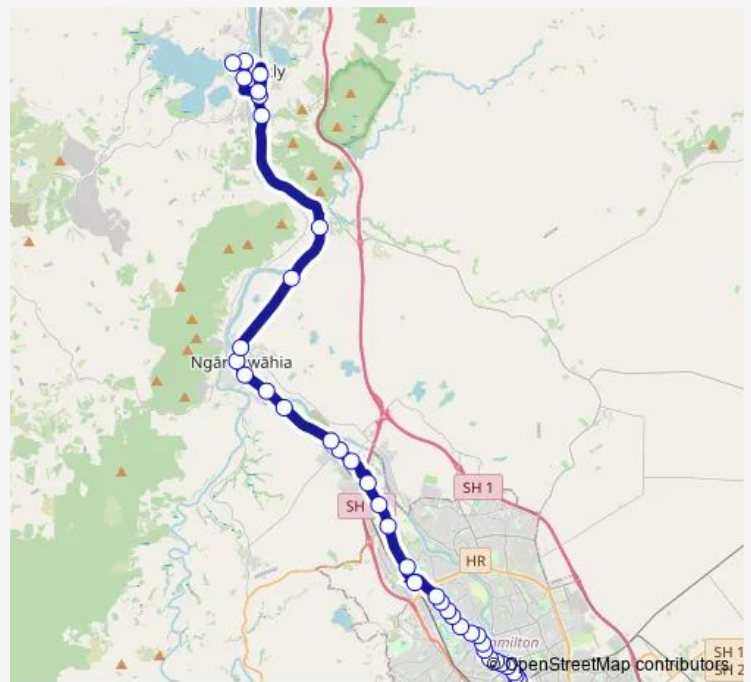

## Bus 21 Northern Connector

[Go to website](#)

**Direction**  
 Transport Centre (Bryce St - 2) — 26 Mcdaimid Cres - Huntly (Rakaumanga school)

39 stops

[Open route schedule](#)

- Transport Centre (Bryce St - 2)
- 611 Victoria St
- 747 Victoria St (outside Les Mills)
- 821 Victoria St
- 61 Ulster St (near Briscoes)
- 165 Ulster St (outside Grosvenor Motel)
- 245 Ulster St
- 299 Ulster St
- 397a Ulster St
- 437 Ulster St
- 201 Te Rapa Rd
- 263 Te Rapa Rd (outside BJs Motor Inn)
- 381 Te Rapa Rd (outside Road and Sport)
- 475 Te Rapa Rd (Fairview Motors)
- 573 Te Rapa Rd
- 671 Te Rapa Rd
- 745 Te Rapa Rd (near New World Supermarket)
- The Base (Platform B)
- Te Rapa Rd (Harvey Norman)
- Te Rapa Rd (opp Mckee St)
- Te Rapa Rd (opp Fonterra)

**Route schedule**

Transport Centre (Bryce St - 2) — 26 Mcdaimid Cres - Huntly (Rakaumanga school)

Monday	05:55-19:50
Tuesday	05:55-19:50
Wednesday	05:55-19:50
Thursday	05:55-19:50
Friday	05:55-19:50
Saturday	09:15-17:15
Sunday	09:15-17:15

**Route info**

Direction: Transport Centre (Bryce St - 2)

Stops: 39

Trip Duration: 1 hour 3 min

21 — Northern Connector

6328-6322 Te Rapa Rd

6244 Great South Rd

SH 1 Horotui (near Horotiu Rd) (hail2ride)