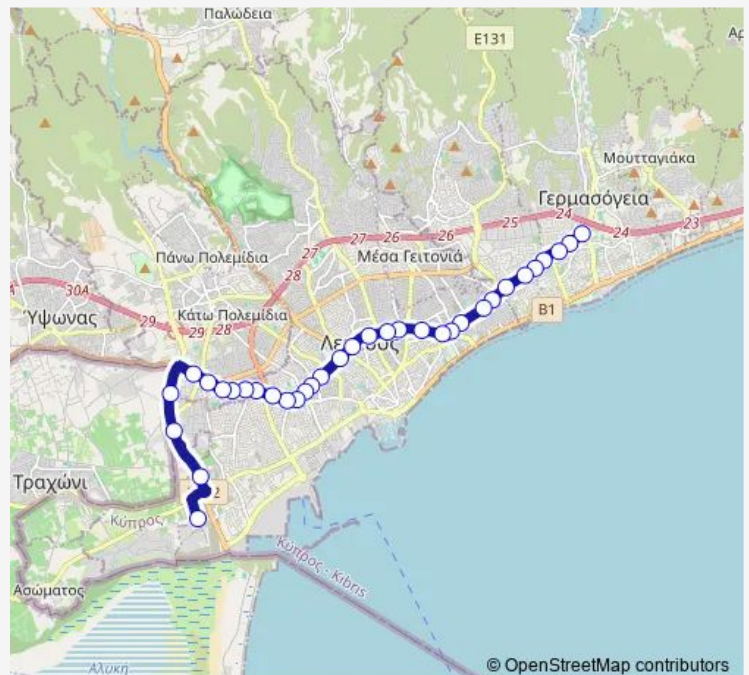

Archiep. Makariou C' Ave. - Agias Fylaxeos

Laniteio School 2

Archiep. Makariou C' Ave. - Platonos

Archiep. Makariou C' Ave. - Kimonos

Archiep. Makariou C' Ave. - Alasias

Route schedule

MY Mall — Spyrou Kyprianou Ave. - Christaki Kranou

Monday —

Tuesday —

Wednesday 05:25-21:15

Thursday —

Friday 05:25-21:15

Saturday —

Sunday —

Route info

Direction: MY Mall

Stops: 31

Trip Duration: 0 hour 54 min

21 — My Mall - Makariou Avenue - Kolonakiou

Archiep. Makariou C´ Ave. - Griva Digeni 2

Agios Nikolaos Church 2

Griva Digeni - Griva Digeni Hideout 2

Sunday

—

Route info

Direction: Spyrou Kyprianou Ave. - Christaki Kranou

Stops: 34

Trip Duration: 0 hour 50 min

Pafou - Miltonos

Pafou - Apostolou Vakalopoulou