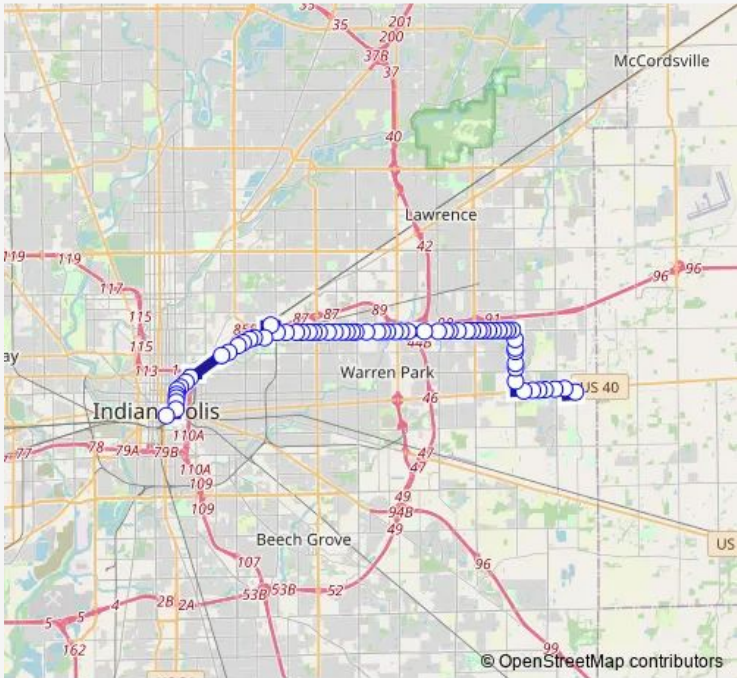

Bus 21 East 21st St

[Go to website](#)

Direction
 Meijer E Washington St — CTC-Q
 65 stops
[Open route schedule](#)

- Meijer E Washington St
- Washington St & Monroe St
- Washington St & German Church Rd
- Washington St - 10700 E
- Washington St - 10600 E
- Washington St - 10400 E
- Washington St & Mitthoefer Rd
- Mitthoefer Rd & Michigan St
- Mitthoefer Rd & 11th St
- Mitthoefer Rd & Greenbrook Trail
- Mitthoefer Rd & Park Valley Dr
- Mitthoefer Rd & 17th St
- Mitthoefer Rd & Heather Hills Rd
- 21st St & Mitthoefer Rd
- 21st St & Lake Terrace Dr
- 21st St & Lake Terrace N Dr
- 21st St & Shoreland Dr
- 21st St & Shenandoah Dr
- 21st St & Yorkshire Ct
- 21st St & Sussex Ln
- 21st St & Galeston Ave

Route schedule
 Meijer E Washington St — CTC-Q

Monday	04:57-20:36
Tuesday	04:57-20:36
Wednesday	04:57-20:36
Thursday	04:57-20:36
Friday	04:57-20:36
Saturday	06:02-20:37
Sunday	07:03-19:27

Route info
 Direction: Meijer E Washington St
 Stops: 65
 Trip Duration: 0 hour 52 min

21st St & Boehning St

21st St & Routiers Ave

21st St & Caribbean Dr

21st St & Skyway Dr

21st St & Brentford Dr

21st St & Franklin Rd

21st St & Wellesley Blvd

21st St & Marianne Ave

21st St & Shadeland Rd

21st St & Shadeland Ave

21st St & Edmondson Ave

21st St & Irwin St

21st St & Kitley Ave

21st St & Admiral Dr

21st St & Arlington Ave

21st St & Bolton Ave