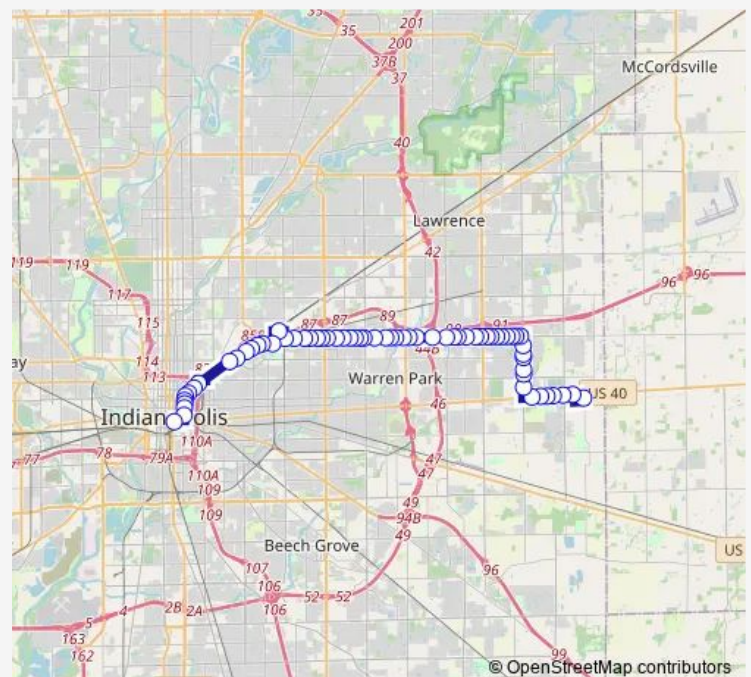

Hamilton Ave & Massachusetts Ave

Brookside Ave & Beville Ave

Brookside Ave & Tacoma Ave

Brookside Ave & Rural St

Brookside Ave & Oxford St

20th St & Dearborn St

20th St & Olney St

22nd St & Avondale Pl

21st St & Sherman Dr

21st St & Forest Manor Ave

21st St & Linwood Ave

Route schedule

CTC-R — Meijer E Washington St

Monday 21:30

Tuesday —

Wednesday 07:00-20:20

Thursday —

Friday —

Saturday 21:30

Sunday 07:00-20:20

Route info

Direction: CTC-R

Stops: 68

Trip Duration: 0 hour 49 min

21 — East 21st St

21st St & Bosart Ave
21st St & Riley Ave
21st St & Emerson Ave
21st St & Sutton St
21st St & Ritter Ave
21st St & Layman Ave
21st St & Audubon Rd
21st St & Graham Ave
21st St & Priscilla Ave
21st St & Arlington Ave
21st St & Catherwood Ave
21st St - 6200 E
21st St & Irwin St
21st St & Edmondson Ave
21st St & Rama Pl
21st St & Shadeland Ave
21st St & Marianne Ave
21st St & Wellesley Blvd
21st St & Franklin Rd
21st St & Brentford Dr
21st St & Skyway Dr
21st St & Caribbean Dr
21st St & Routiers Ave
21st St & Bazil Ave
21st St & Post Rd
21st St & Galeston Dr
21st St & Sussex Ln
21st St & Yorkshire Ct
21st St & Shenandoah Dr