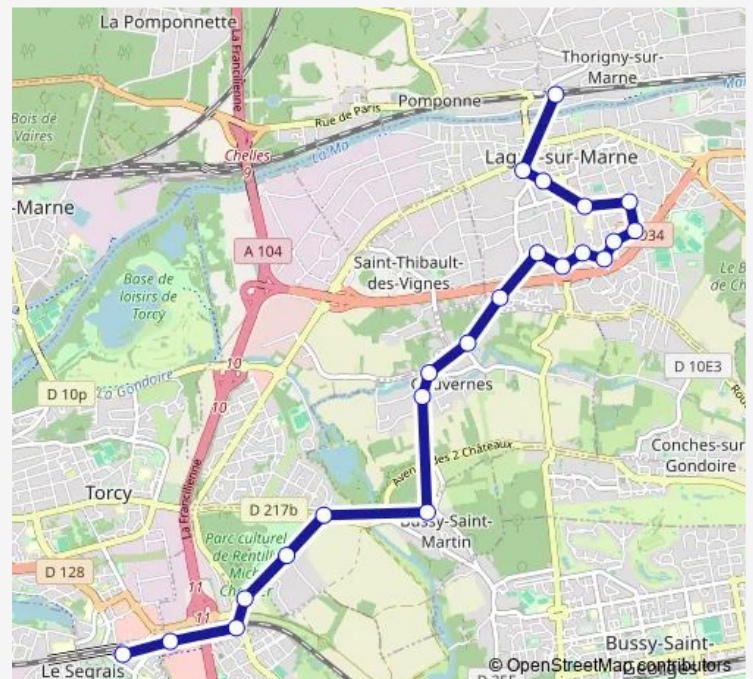

Direction

Lycée Martin Luther King (Mini gare) — Mairie

16 stops

[Open route schedule](#)

Lycée Martin Luther King (Mini gare)

Place DU Clos

RUE DU Parc

Mairie

Pasteur

Mairie

Pierris

Mairie

Route schedule

Lycée Martin Luther King (Mini gare) — Mairie

Monday	—
Tuesday	—
Wednesday	12:10-13:10
Thursday	17:10
Friday	17:10
Saturday	12:10
Sunday	—

Route info

Direction: Lycée Martin Luther King (Mini gare)

Stops: 16

Trip Duration: 0 hour 34 min

Direction

Gare de Torcy — Gare de Lagny Thorigny

23 stops

[Open route schedule](#)

Gare de Torcy