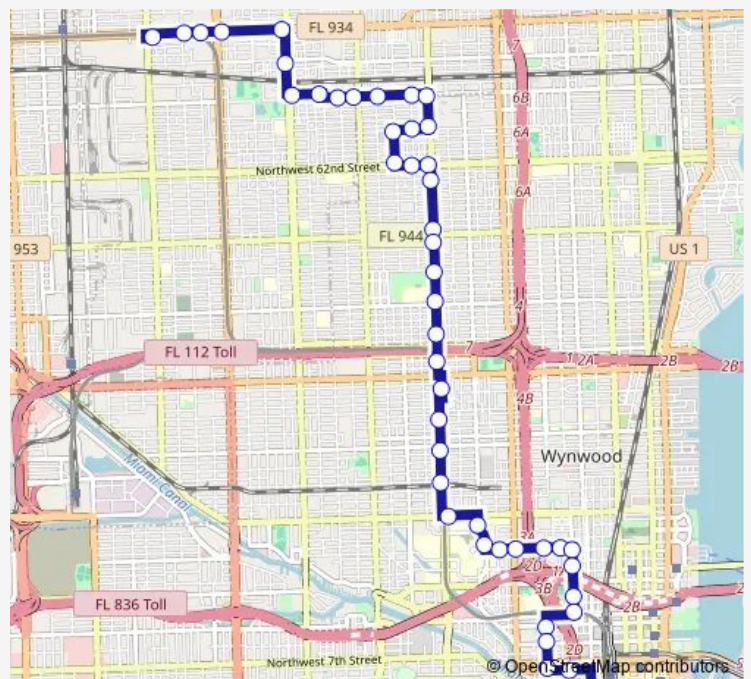

### Route schedule

CBD Terminal @ SW 1 AV OP Federal B — Northside STA @ 3150 NW 79 St

Monday 05:40-24:00

Tuesday 05:40-24:00

Wednesday 05:40-24:00

Thursday 05:40-24:00

Friday 05:40-24:00

Saturday 06:20-23:45

### Route info

Direction: CBD Terminal @ SW 1 AV OP Federal B

Stops: 54

Trip Duration: 0 hour 51 min

21 — Northside - Downtown

NW 12 AV & NW 24 St

NW 12 AV & NW 27 St

NW 12 AV & NW 29 St