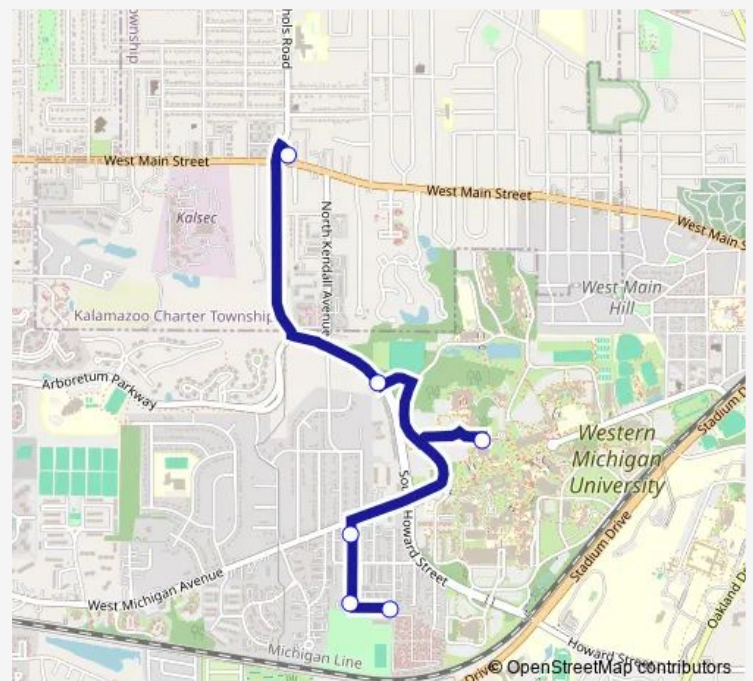

Bus 21 Solon/Kendall

[Go to website](#)

Direction

Solon St & W. Main St — Westbrook & Lafayette

6 stops

[Open route schedule](#)

Solon St & W. Main St

Howard & Valley Road

Business Ct. at Wilber

Greenwood & W. Michigan

Greenwood & Westbrook

Westbrook & Lafayette

Route schedule

Solon St & W. Main St — Westbrook & Lafayette

Monday 07:00-21:49

Tuesday 07:00-21:49

Wednesday 07:00-21:49

Thursday 07:00-21:49

Friday 07:00-21:49

Saturday —

Sunday —

Route info

Direction: Solon St & W. Main St

Stops: 6

Trip Duration: 0 hour 15 min

21 — Solon/Kendall

Direction

Westbrook & Lafayette — Solon St & W. Main St

9 stops

[Open route schedule](#)

Westbrook & Lafayette

Greenwood & W Michigan