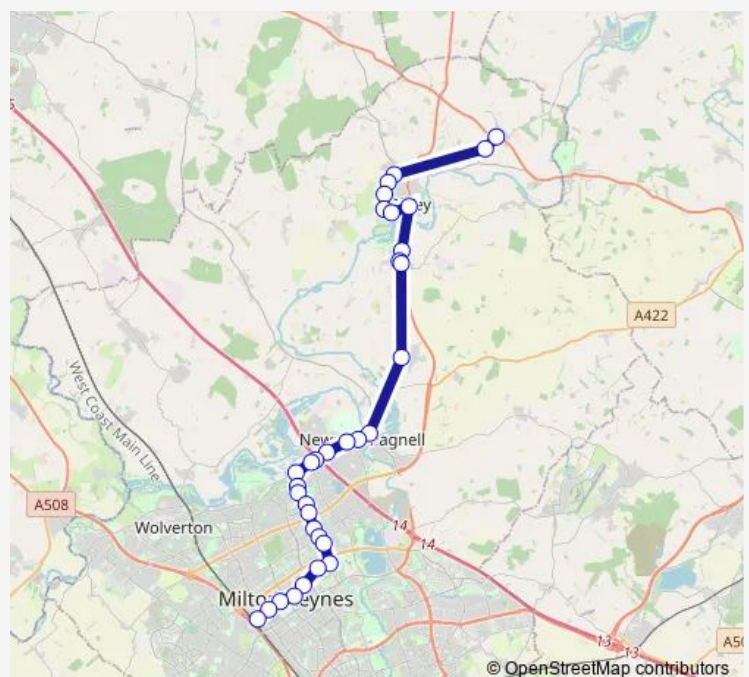

Station Terrace

Memorial Hall

Great Linford Park

Route schedule

War Memorial — Central Railway Station

Monday 06:28-17:42

Tuesday 06:28-17:42

Wednesday 06:28-17:42

Thursday 06:28-17:42

Friday 06:28-17:42

Saturday 08:42-16:12

Sunday —

Route info

Direction: War Memorial

Stops: 33

Trip Duration: 1 hour 0 min

Skeldon Roundabout West

Theatre District

The Point

Central Business Exchange

Santander House

Central Railway Station

Direction

War Memorial — Central Railway Station