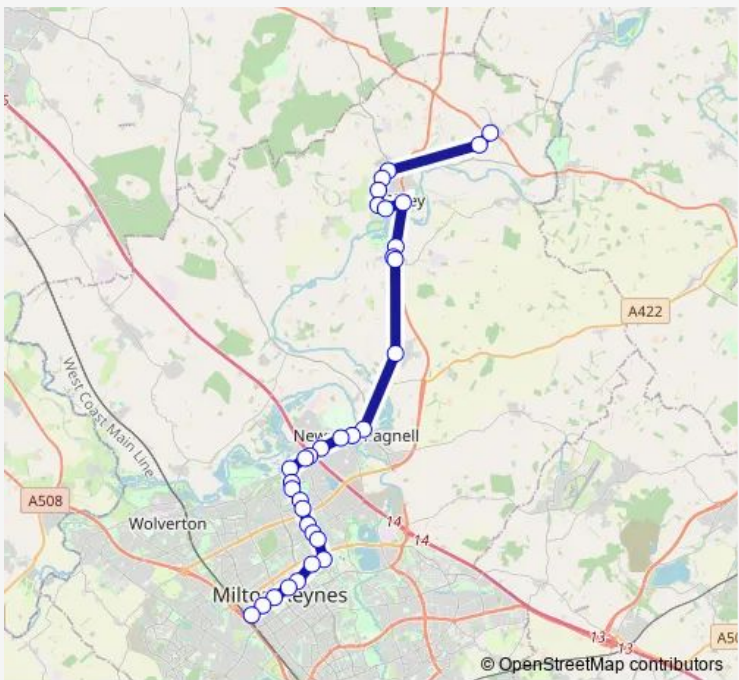

Bus 21 Lavendon - Olney - Newport Pagnell - Central Milton Keynes

[Go to website](#)

Direction
 War Memorial — Central Railway Station
 33 stops
[Open route schedule](#)

- War Memorial
- Olney Road
- Aspreys
- Long Massey
- Sillswood
- Hollow Wood
- Spinney Hill Road
- The Bull
- Hulton Drive
- The Forge
- The Bell & Bear
- Sherington The Green
- Ousebank
- Market Hill
- Lakes Lane
- St Luke's Church
- Miles Close
- Giffard Park Roundabout East
- Station Terrace
- Memorial Hall
- Great Linford Park

Route schedule
 War Memorial — Central Railway Station

Monday	06:28-17:42
Tuesday	06:28-17:42
Wednesday	06:28-17:42
Thursday	06:28-17:42
Friday	06:28-17:42
Saturday	08:42-16:12
Sunday	—

Route info
 Direction: War Memorial
 Stops: 33
 Trip Duration: 0 hour 58 min

Skeldon Roundabout West

Theatre District

The Point

Central Business Exchange

Santander House

Central Railway Station

Direction

Central Railway Station — War Memorial

32 stops

[Open route schedule](#)

Central Railway Station

Santander House

Central Business Exchange

The Point

Theatre District

Skeldon Roundabout West