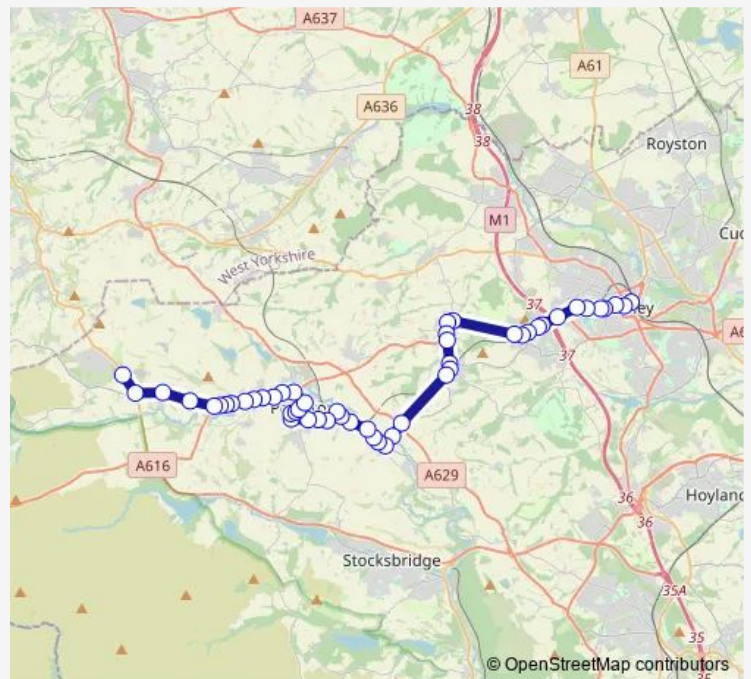

Bus 21 Barnsley - Millhouse Green

[Go to website](#)

Direction

Barnsley Interchange/A5 — Penistone Grammar School Bus Park/Huddersfield R

39 stops

[Open route schedule](#)

- Barnsley Interchange/A5
- Eldon Street/Market Hill
- Shambles Street/Peel Parade
- Dodworth Road/Lancaster Street
- Dodworth Road/Dean Street
- Dodworth Road/Shaw Lane
- Dodworth Road/St. Hilda Avenue
- Dodworth Road/Hunters Avenue
- Barnsley Road/South Road
- Barnsley Road/Park Hill Grove
- Mitchelson Avenue/Barnsley Road
- Mitchelson Avenue/Hawthorne Crescent
- Station Road/Mitchelson Avenue
- Barnsley Road/Vicarage Farm Court
- High Street/Martin Croft
- High Street/Barnsley Road
- Cone Lane/High Street
- Cone Lane/Beacon Hill
- Knabbs Lane/Moorend Lane
- Knabbs Lane/Woodland View
- Coates Lane/Copster Lane

Route schedule

Barnsley Interchange/A5 — Penistone Grammar School Bus Park/Huddersfield R

Monday	07:00
Tuesday	07:00
Wednesday	07:00
Thursday	07:00
Friday	07:00
Saturday	—
Sunday	—

Route info

Direction: Barnsley Interchange/A5

Stops: 39

Trip Duration: 0 hour 51 min

21 — Barnsley - Millhouse Green

Bower Hill/Manor Lane

Sheffield Road/Bower Hill

Sheffield Road/Roughbirchworth Lane

Sheffield Road/Willow Lane

Sheffield Road/East Road