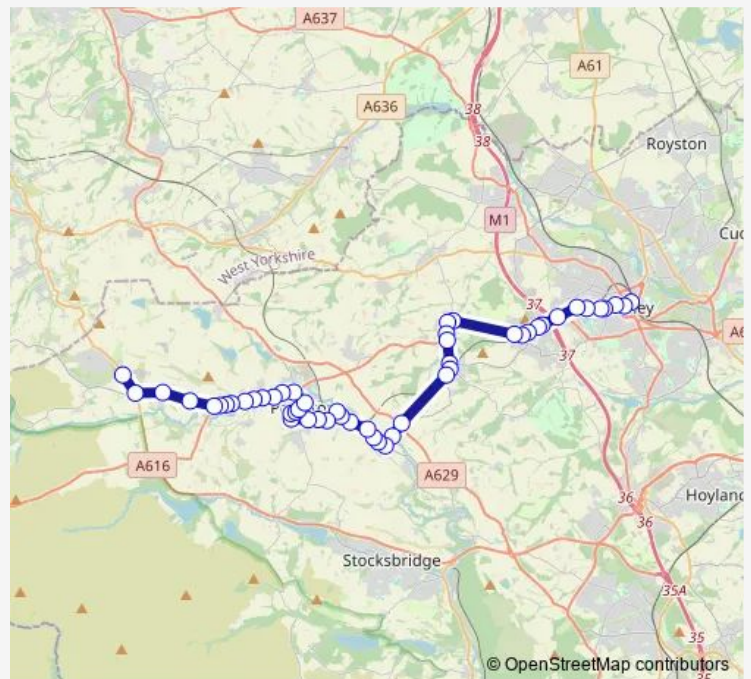

Bus 21 Barnsley - Millhouse Green

[Go to website](#)

Direction

Barnsley Interchange/A5 — Penistone Grammar School Bus Park/Huddersfield R

39 stops

[Open route schedule](#)

- Barnsley Interchange/A5
- Eldon Street/Market Hill
- Shambles Street/Peel Parade
- Dodworth Road/Lancaster Street
- Dodworth Road/Dean Street
- Dodworth Road/Shaw Lane
- Dodworth Road/St. Hilda Avenue
- Dodworth Road/Hunters Avenue
- Barnsley Road/South Road
- Barnsley Road/Park Hill Grove
- Mitchelson Avenue/Barnsley Road
- Mitchelson Avenue/Hawthorne Crescent
- Station Road/Mitchelson Avenue
- Barnsley Road/Vicarage Farm Court
- High Street/Martin Croft
- High Street/Barnsley Road
- Cone Lane/High Street
- Cone Lane/Beacon Hill
- Knabbs Lane/Moorend Lane
- Knabbs Lane/Woodland View
- Coates Lane/Copster Lane

Route schedule

Barnsley Interchange/A5 — Penistone Grammar School Bus Park/Huddersfield R

Monday	07:00
Tuesday	07:00
Wednesday	07:00
Thursday	07:00
Friday	07:00
Saturday	—
Sunday	—

Route info

Direction: Barnsley Interchange/A5

Stops: 39

Trip Duration: 0 hour 51 min

21 — Barnsley - Millhouse Green

Bower Hill/Manor Lane

Sheffield Road/Bower Hill

Sheffield Road/Roughbirchworth Lane

Sheffield Road/Willow Lane

Sheffield Road/East Road