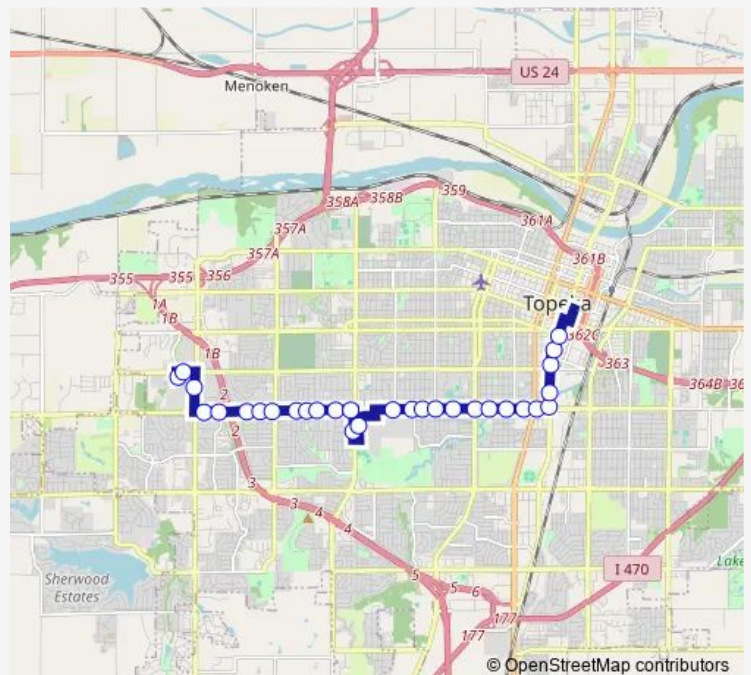

21st @ Macvicar Eb

21st @ Potomac Eb

21st @ Washburn EB Rt 21

Route schedule

West Ridge Mall — Kansas @ 12th Nb

Monday 05:41-18:11

Tuesday 05:41-18:11

Wednesday 05:41-18:11

Thursday 05:41-18:11

Friday 05:41-18:11

Saturday —

Sunday —

Route info

Direction: West Ridge Mall

Stops: 30

Trip Duration: 0 hour 17 min

21 — #21 W 21st to Downtown

21st @ Buchanan Eb

21st @ Fillmore Eb

21st @ Laird Noller Eb

21st @ Harrison

Kansas @ 21st Nb

Kansas @ 20th Nb

Kansas @ 17th Nb