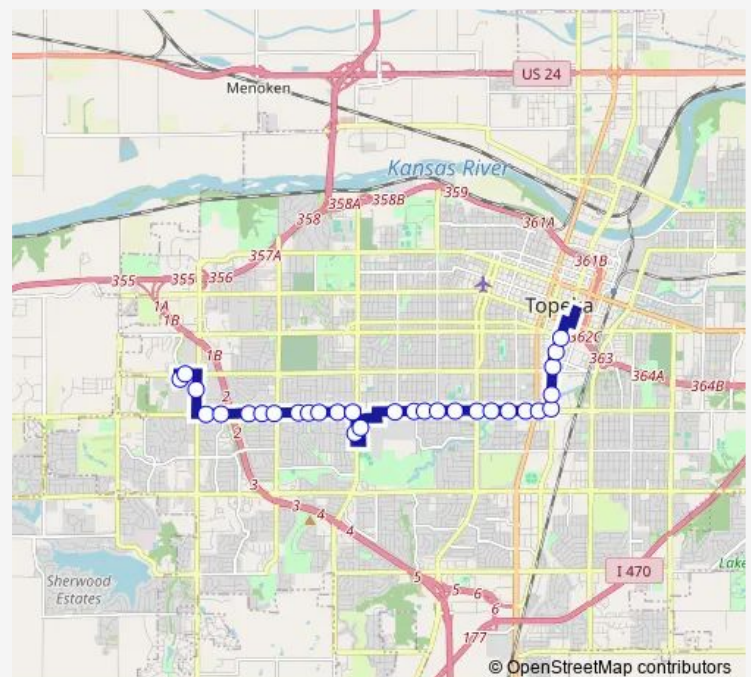

21st @ Indian Trail

21st @ Moundview

21st @ Gage Eb

Gage @ 23rd

VA 1

21st @ Oakley Eb

21st @ Randolph Eb

21st @ High Eb

21st @ Macvicar Eb

21st @ Potomac Eb

21st @ Washburn EB Rt 21

Route schedule

West Ridge Mall — Kansas @ 12th Nb

Monday 05:41-18:11

Tuesday 05:41-18:11

Wednesday 05:41-18:11

Thursday 05:41-18:11

Friday 05:41-18:11

Saturday —

Sunday —

Route info

Direction: West Ridge Mall

Stops: 30

Trip Duration: 0 hour 17 min

21 — #21 W 21st to Downtown

21st @ Buchanan Eb

21st @ Fillmore Eb

21st @ Laird Noller Eb

21st @ Harrison

Kansas @ 21st Nb

Kansas @ 20th Nb

Kansas @ 17th Nb