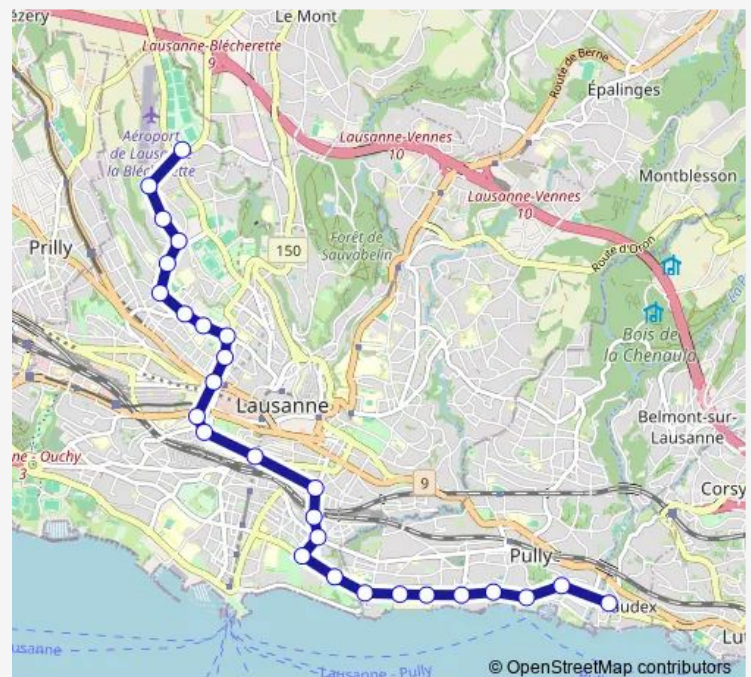

### Route schedule

Lausanne, Blécherette — Paudex, Verrière

Monday 05:02-00:14<sup>+1</sup>

Tuesday 05:02-23:59

Wednesday 05:02-23:59

Thursday 05:02-00:14<sup>+1</sup>

Friday 05:02-00:14<sup>+1</sup>

Saturday 05:08-00:14<sup>+1</sup>

### Route info

Direction: Lausanne, Blécherette

Stops: 27

Trip Duration: 0 hour 34 min

21 — B 21

Pully, Verney

Pully, Châtaignier

Pully, Somais