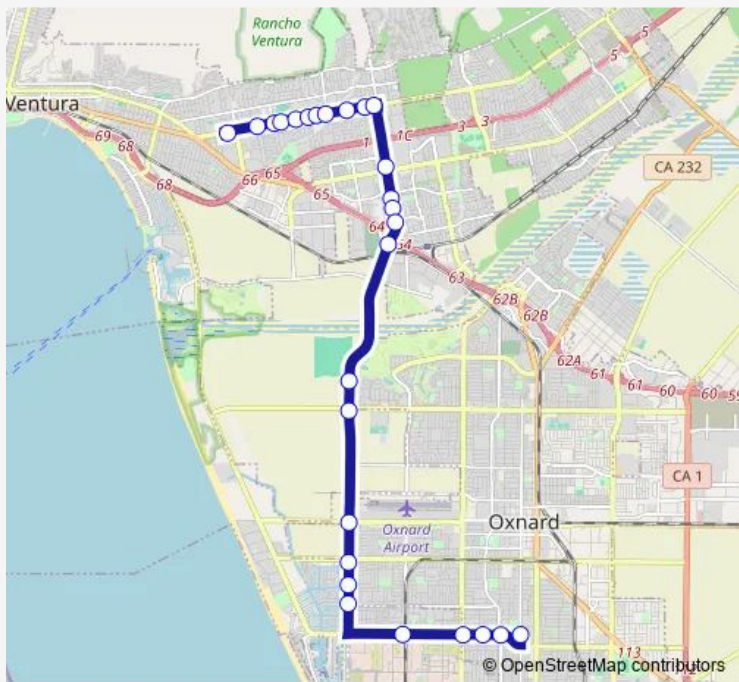

Direction
 C St Transfer Ctr — VTC at Pacific View Mall
 31 stops
[Open route schedule](#)

- C St Transfer Ctr
- Saviors & Coach C
- Channel Isl & C
- Channel Isl & J
- Channel Islands & Manzanita
- Channel Isl & Ventura
- Channel Islands & Ukiah
- Channel Islands & Patterson
- Channel Islands & Wheelhouse
- Channel Islands & Victoria
- Victoria & Hemlock
- Victoria & Leeward
- Victoria & Wooley
- Victoria & 5th
- Victoria & Gonzales
- Victoria & Gum Tree
- Victoria & Valentine
- Victoria & Moon
- Victoria & Avocet
- Victoria & Ralston
- Victoria & Telephone

Route schedule
 C St Transfer Ctr — VTC at Pacific View Mall

Monday	05:40-19:15
Tuesday	05:40-19:15
Wednesday	05:40-19:15
Thursday	05:40-19:15
Friday	05:40-19:15
Saturday	07:10-19:00
Sunday	07:10-19:00

Route info
 Direction: C St Transfer Ctr
 Stops: 31
 Trip Duration: 0 hour 50 min

Telegraph & Victoria

Telegraph & Wake Forest

Telegraph & Bryn Mawr

Telegraph & Day

Telegraph & Estates

Telegraph & Claremont

Saturday 07:05-19:50

Sunday 07:05-19:50

Route info

Direction: VTC at Pacific View Mall

Stops: 27

Trip Duration: 0 hour 40 min

Channel Isl & J

C St Transfer Ctr