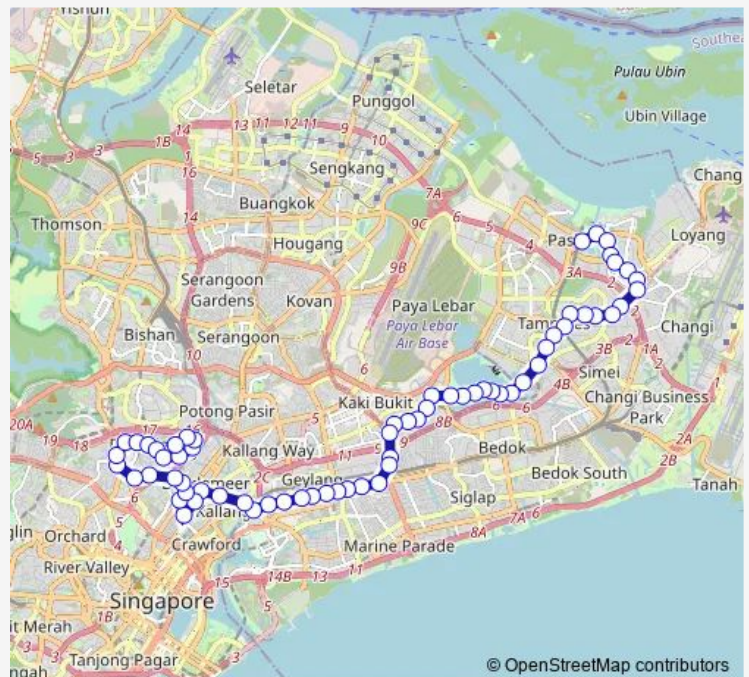

The Clearwater Condo

Waterfront Key

Aft Waterfront Waves

Route schedule

Pasir Ris Int — St. Michael's Ter

Monday 05:30

Tuesday 05:30

Wednesday 05:30

Thursday 05:30

Friday 05:30

Saturday 05:30

Sunday 05:30

Route info

Direction: Pasir Ris Int

Stops: 66

Trip Duration: 1 hour 49 min

Friday 05:30

Saturday 05:30

Sunday 05:30

Route info

Direction: St. Michael's Ter

Stops: 65

Trip Duration: 1 hour 40 min

Bef Lor 23 Geylang