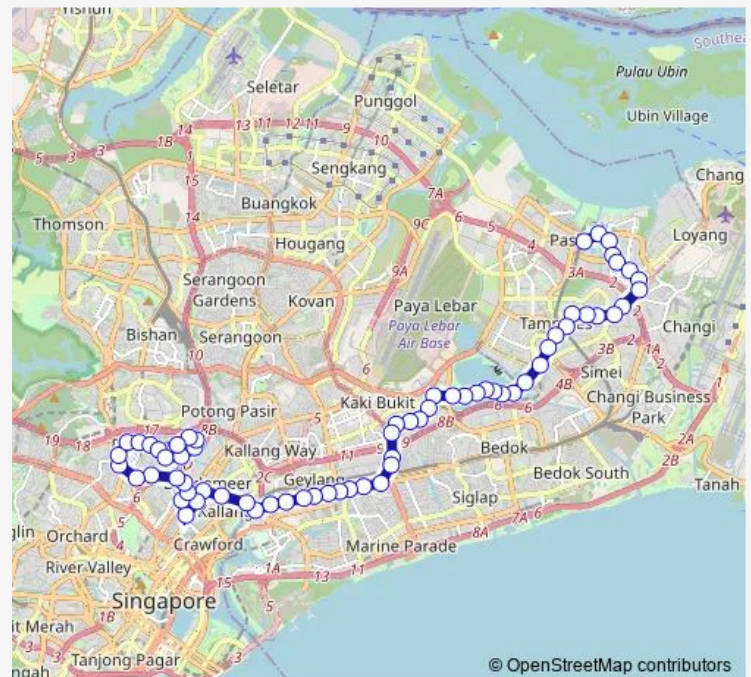

### Route schedule

Pasir Ris Int — St. Michael's Ter

Monday 05:30

Tuesday 05:30

Wednesday 05:30

Thursday 05:30

Friday 05:30

Saturday 05:30

### Route info

Direction: Pasir Ris Int

Stops: 66

Trip Duration: 1 hour 49 min

© OpenStreetMap contributors

Waterfront Isle

Blk 716

Blk 713