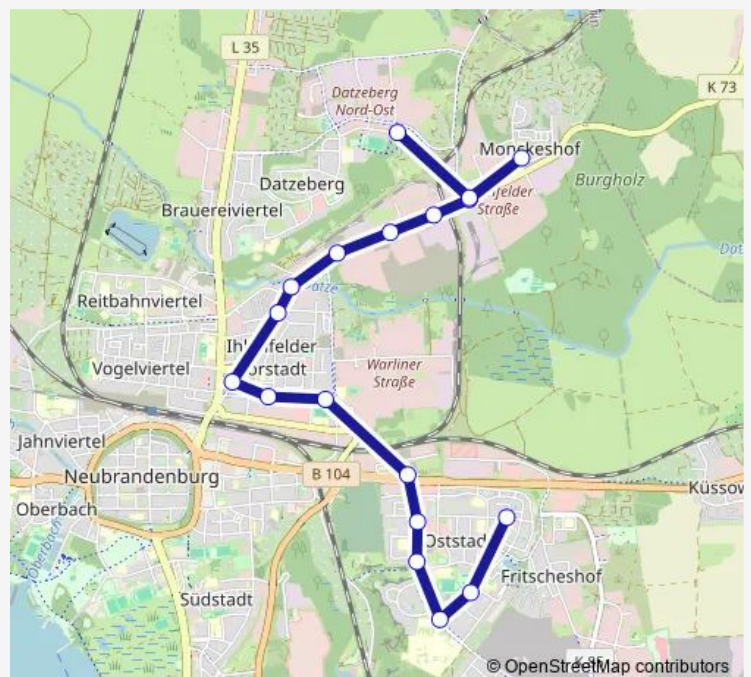

Wednesday 06:45

Thursday 06:45

Friday 06:45

Saturday —

Sunday —

Route info

Direction: Neubrandenburg, Diakonie

Stops: 8

Trip Duration: 0 hour 12 min

Direction

Neubrandenburg Sponholzer Str. — Neubrandg. Koszalin-
er Straße

6 stops

[Open route schedule](#)

Neubrandenburg Sponholzer Str.

Neubrandenburg B104

Neubrandenburg Einsteinstraße

Thursday 06:13

Friday 06:13

Saturday —

Sunday —

Route info

Direction: Neubrandenburg Sponholzer Str.

Stops: 6

Trip Duration: 0 hour 9 min

Thursday 06:22-15:41

Friday 06:22-13:06

Saturday —

Sunday —

Route info

Direction: Neubrandg. Koszaliner Straße

Stops: 18

Trip Duration: 0 hour 23 min