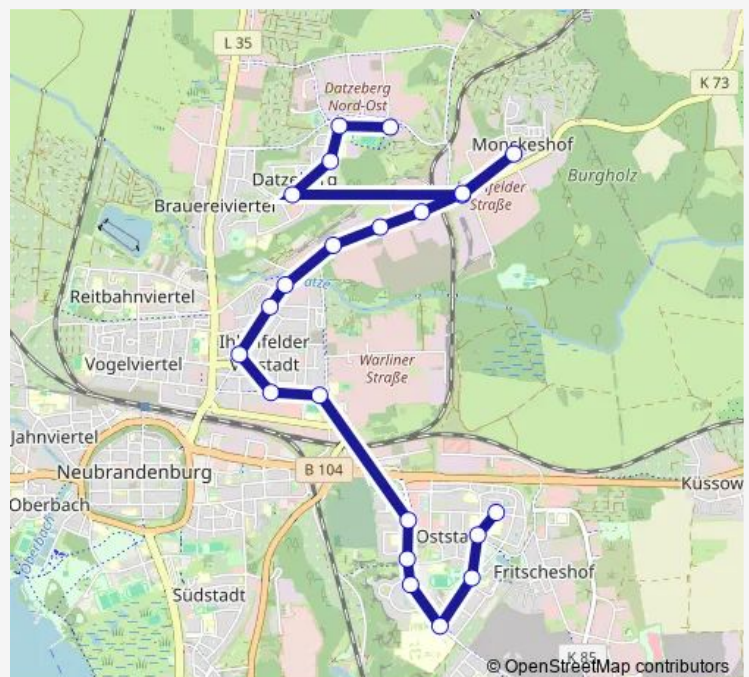

### Route schedule

Neubrandg. Koszaliner Straße — Neubrandenburg, Diakonie

Monday 06:22-15:41

Tuesday 06:22-15:41

Wednesday 06:22-15:41

Thursday 06:22-15:41

Friday 06:22-13:06

Saturday —

### Route info

Direction: Neubrandg. Koszaliner Straße

Stops: 18

Trip Duration: 0 hour 23 min

## Route info

Direction: Neubrandenburg, Diakonie

Stops: 8

Trip Duration: 0 hour 12 min

## Route info

Direction: Neubrandenburg, Diakonie

Stops: 22

Trip Duration: 0 hour 31 min

**Direction**

Neubrandg. Koszaliner Straße — Neubrandenburg Sponh. Schule

11 stops

[Open route schedule](#)