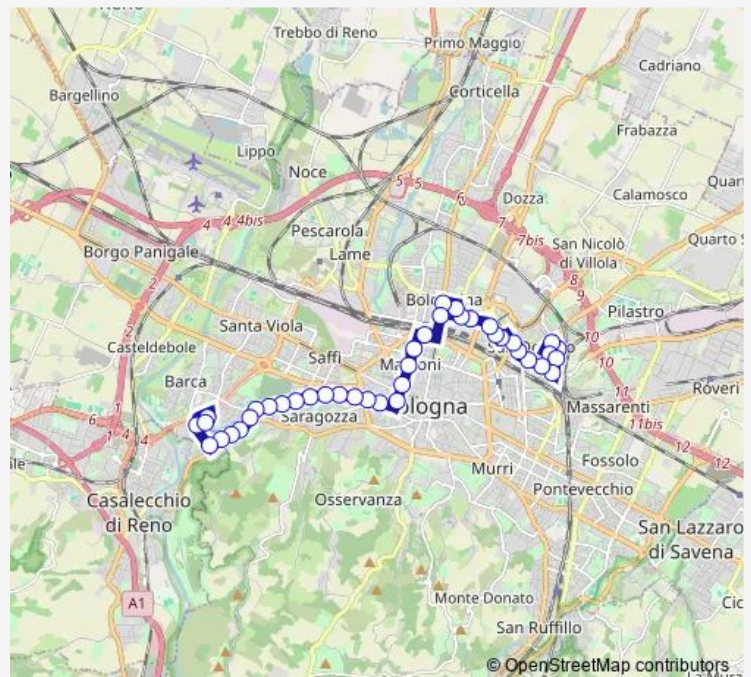

Piazza Dell'Unita`

### Route schedule

SAN Sisto — Filanda

Monday	05:40-00:29 <sup>+1</sup>
Tuesday	05:40-00:29 <sup>+1</sup>
Wednesday	05:40-00:29 <sup>+1</sup>
Thursday	05:40-00:29 <sup>+1</sup>
Friday	05:40-00:29 <sup>+1</sup>
Saturday	05:40-00:29 <sup>+1</sup>
Sunday	21:11-00:29 <sup>+1</sup>

### Route info

Direction: SAN Sisto

Stops: 45

Trip Duration: 0 hour 50 min

21 — Filanda - Stazione Centrale - San Donato

Sacro Cuore

Stazione Centrale

Amendola

Piazza DEI Martiri

Marconi

Piazza Malpighi

Sant'Isaia

Porta Sant'Isaia

Andrea Costa

SAN Paolo Ravone

Crocetta