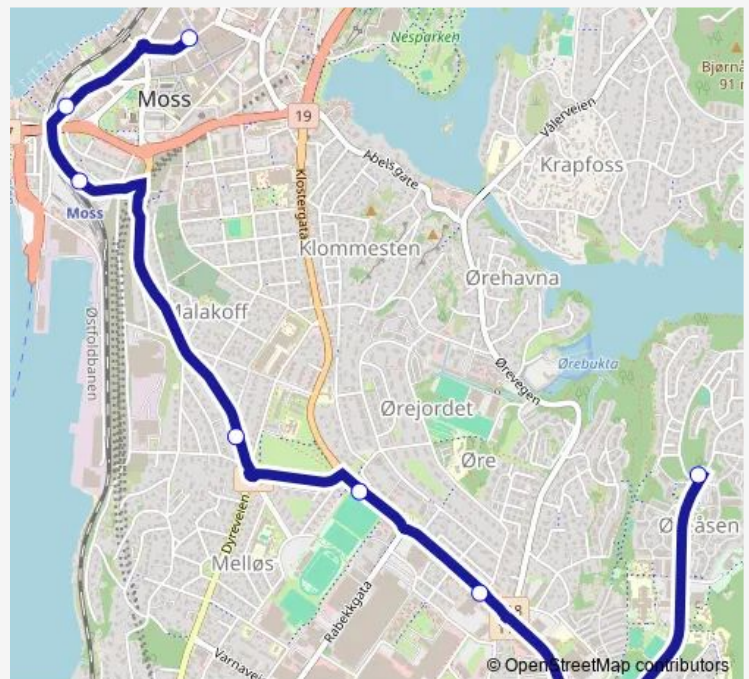

Local Bus Service 21 Ryggeveien-Øreåsen

[Go to website](#)

Direction

Moss bussterminal — Øreåsen

9 stops

[Open route schedule](#)

Moss bussterminal

Storgata

Moss bussterminal — Øreåsen

Monday 05:30-21:30

Tuesday 05:30-20:15

Wednesday 05:30-20:15

Thursday 05:30-21:30

Friday 05:30-21:30

Saturday 08:00-21:00

Sunday 18:00-21:30

Route info

Direction: Moss bussterminal

Stops: 9

Trip Duration: 0 hour 15 min

■ 21 — Ryggeveien-Øreåsen

Direction

Øreåsen — Moss bussterminal

10 stops

Thursday 05:50-21:50

Friday 05:50-21:50

Saturday 08:20-21:20

Sunday 18:20-21:50

Route info

Direction: Øreåsen

Stops: 10

Trip Duration: 0 hour 15 min