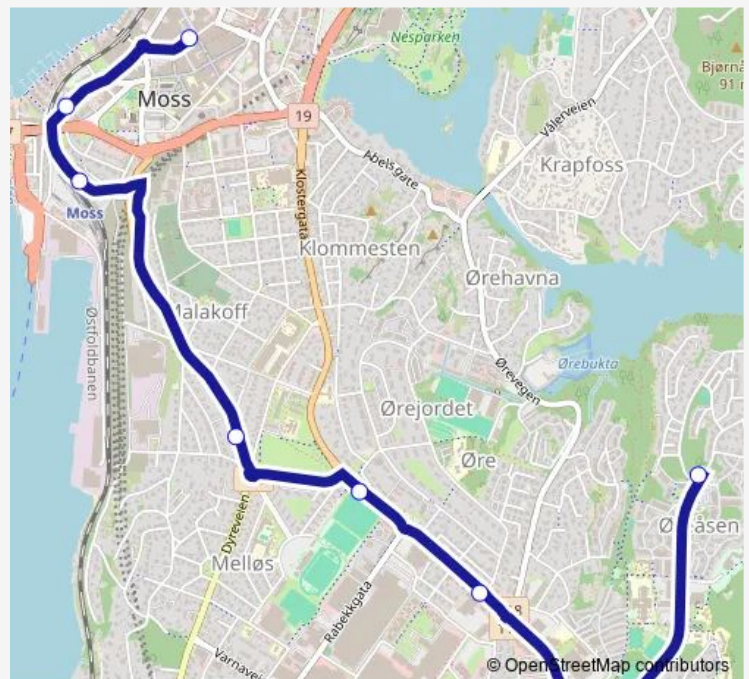

Moss bussterminal — Øreåsen

Monday 05:30-21:30

Tuesday 05:30-20:15

Wednesday 05:30-20:15

Thursday 05:30-21:30

Friday 05:30-21:30

Saturday 08:00-21:00

Sunday 18:00-21:30

Route info

Direction: Moss bussterminal

Stops: 9

Trip Duration: 0 hour 15 min

21 — Ryggeveien-Øreåsen

Direction

Øreåsen — Moss bussterminal

10 stops

[Open route schedule](#)

Øreåsen

Øreåsen skole

Fjellom

Seas

Høyden Ryggeveien

Melløs

Fjordveien

Thursday 05:50-21:50

Friday 05:50-21:50

Saturday 08:20-21:20

Sunday 18:20-21:50

Route info

Direction: Øreåsen

Stops: 10

Trip Duration: 0 hour 15 min