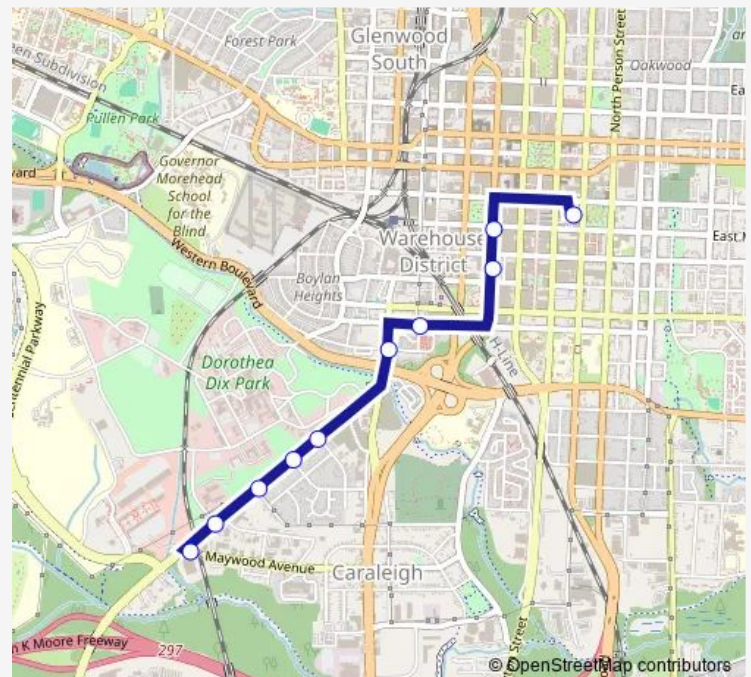

Route schedule

Maywood Ave at Lake Wheeler Rd — Goraleigh Station

Monday 05:48-23:48

Tuesday 05:48-23:48

Wednesday 05:48-23:48

Thursday 05:48-23:48

Friday 05:48-23:48

Saturday 05:48-23:48

Sunday 05:48-22:48

Route info

Direction: Maywood Ave at Lake Wheeler Rd

Stops: 10

Trip Duration: 0 hour 11 min

21 — Caraleigh

Direction

Goraleigh Station — Maywood Ave at Lake Wheeler Rd

20 stops

[Open route schedule](#)

Goraleigh Station

S Blount St at E Davie St

S Blount St at E South Ave

Blount St at Bledsoe Ave

Blount St at Bragg St

Blount St at Hoke St

Monday 05:30-23:30

Tuesday 05:30-23:30

Wednesday 05:30-23:30

Thursday 05:30-23:30

Friday 05:30-23:30

Saturday 05:30-23:30

Sunday 05:30-22:30

Route info