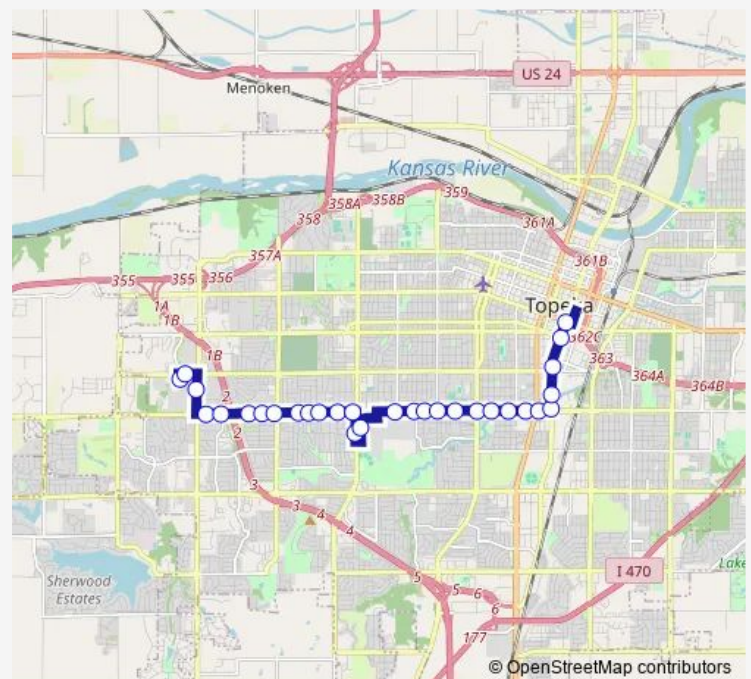

21st @ Macvicar Eb

21st @ Potomac Eb

21st @ Washburn EB Rt 21

Route schedule

West Ridge Mall — Kansas @ 10th Nb

Monday —

Tuesday 06:41-17:41

Wednesday —

Thursday —

Friday 06:41-17:41

Saturday —

Sunday —

Route info

Direction: West Ridge Mall

Stops: 30

Trip Duration: 0 hour 19 min

21 — #21 W 21st to Downtown

21st @ Buchanan Eb

21st @ Fillmore Eb

21st @ Laird Noller Eb

21st @ Harrison

Kansas @ 21st Nb

Kansas @ 20th Nb

Kansas @ 17th Nb

Kansas @ 12th Nb

Kansas @ 10th Nb

Direction

West Ridge Mall — Kansas @ 10th Nb

31 stops

[Open route schedule](#)

West Ridge Mall

17th @ Kohl's Eb