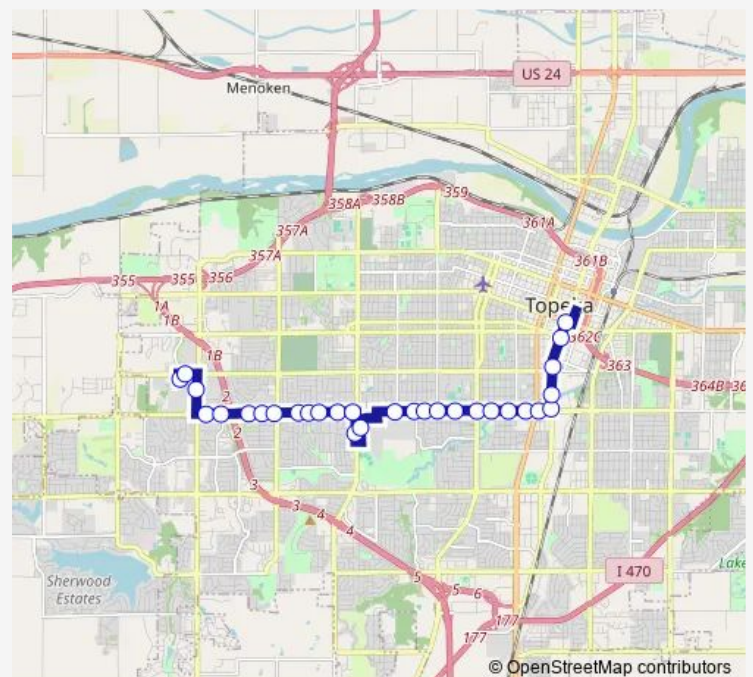

21st @ Indian Trail

21st @ Moundview

21st @ Gage Eb

Gage @ 23rd

VA 1

21st @ Oakley Eb

21st @ Randolph Eb

21st @ High Eb

21st @ Macvicar Eb

21st @ Potomac Eb

21st @ Washburn EB Rt 21

Route schedule

West Ridge Mall — Kansas @ 10th Nb

| | |
|-----------|-------------|
| Monday | — |
| Tuesday | 06:41-17:41 |
| Wednesday | — |
| Thursday | — |
| Friday | 06:41-17:41 |
| Saturday | — |
| Sunday | — |

Route info

Direction: West Ridge Mall

Stops: 30

Trip Duration: 0 hour 19 min

21 — #21 W 21st to Downtown

21st @ Buchanan Eb

21st @ Fillmore Eb

21st @ Laird Noller Eb

21st @ Harrison

Kansas @ 21st Nb

Kansas @ 20th Nb

Kansas @ 17th Nb

Kansas @ 12th Nb

Kansas @ 10th Nb

Direction

West Ridge Mall — Kansas @ 10th Nb