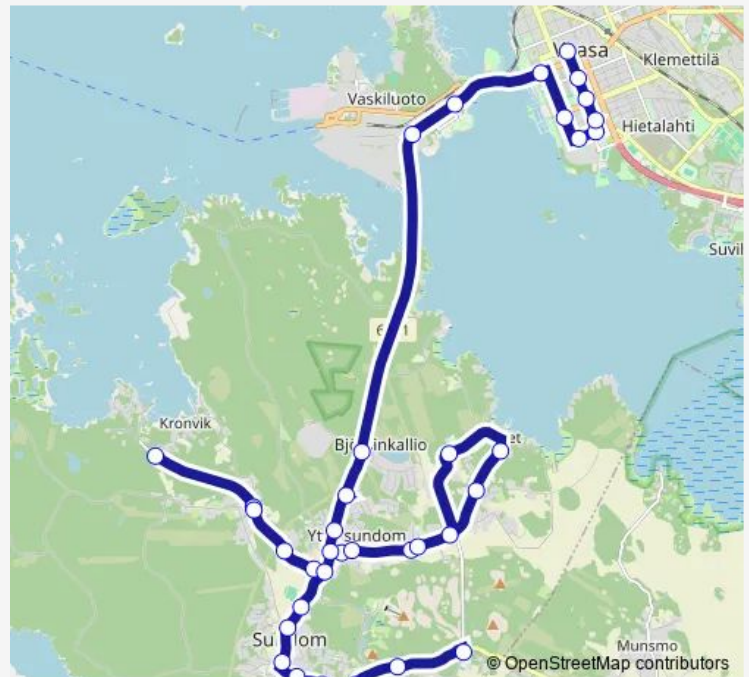

Thursday 07:20-08:15

Friday 07:20-08:15

Saturday —

Sunday —

Route info

Direction: Marenintie / Sulvantie

Stops: 36

Trip Duration: 0 hour 37 min