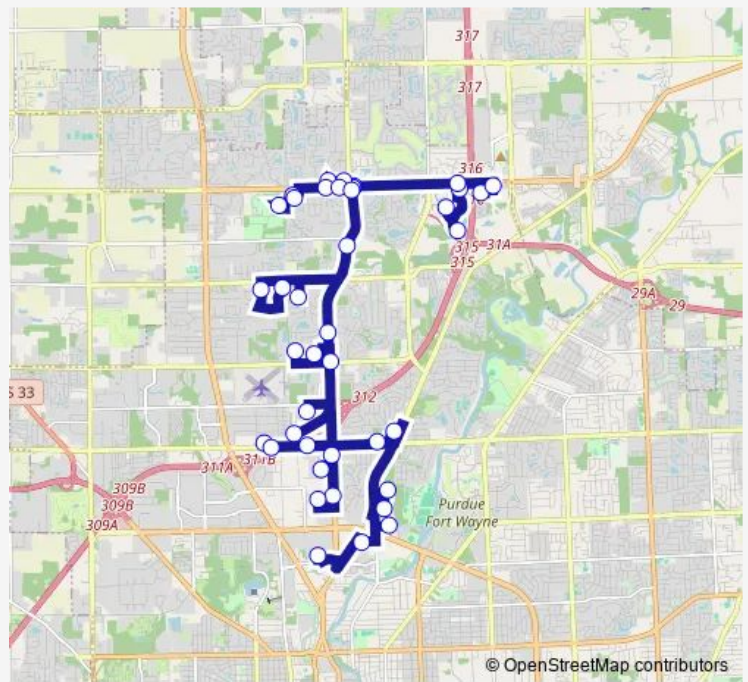

Bus 21 Glenbrook / Coldwater / Dupont Road

[Go to website](#)

Direction
 Dupont Medical Center — Glenbrook Mall (meets route 8)
 40 stops
[Open route schedule](#)

- Dupont Medical Center
- Itt
- Trolley Steaks and Seafood
- Dupont Lakes Apts.
- Burger King / Phillips 66
- Bob Evans/BP (Does not pull in)
- Walgreen's, 10412 Coldwater Rd. (Does not pull in)
- Dupont / Coldwater Rd.
- Kroger's at Dupont Village, 601 E. Dupont Rd.
- Dupont Retirement Community (entrance)
- Dawson Creek Medical Park
- Parkview Ymca
- Reserve at Dawson Creek Apts. (Does not pull in)
- Associated Psyc Services (Does not pull in)
- Dupont Branch Library (Does not pull in)
- Earth Fare, 704 E. Dupont Rd. (Coldwater Bus Hut)
- Tillwater Pointe Apts. (entrance on Coldwater)
- Hunter's Knoll Place / Watermead (Hearthstone Addition)
- Woodland Springs / Medallion Run
- Beaulieu PI / Eventer Rd.
- Dairy Queen (Does not pull in)

Route schedule
 Dupont Medical Center — Glenbrook Mall (meets route 8)

Monday	06:55-19:55
Tuesday	06:55-19:55
Wednesday	06:55-19:55
Thursday	06:55-19:55
Friday	06:55-19:55
Saturday	—
Sunday	—

Route info
 Direction: Dupont Medical Center
 Stops: 40
 Trip Duration: 0 hour 30 min

Wendy's

Walmart on Coldwater

Arc, 4919 Coldwater Rd.

Arc, 4919 Project Dr.

Northwood Middle School

Washington Square Dollar Store

One, 5050 N. Clinton

Fairington Apts., Leasing Office, 4931 Fairington Dr.

Glenbrook Mall (meets route 8) — Dupont Medical Center

Monday 06:25-19:25

Tuesday 06:25-19:25

Wednesday 06:25-19:25

Thursday 06:25-19:25

Friday 06:25-19:25

Saturday —

Sunday —