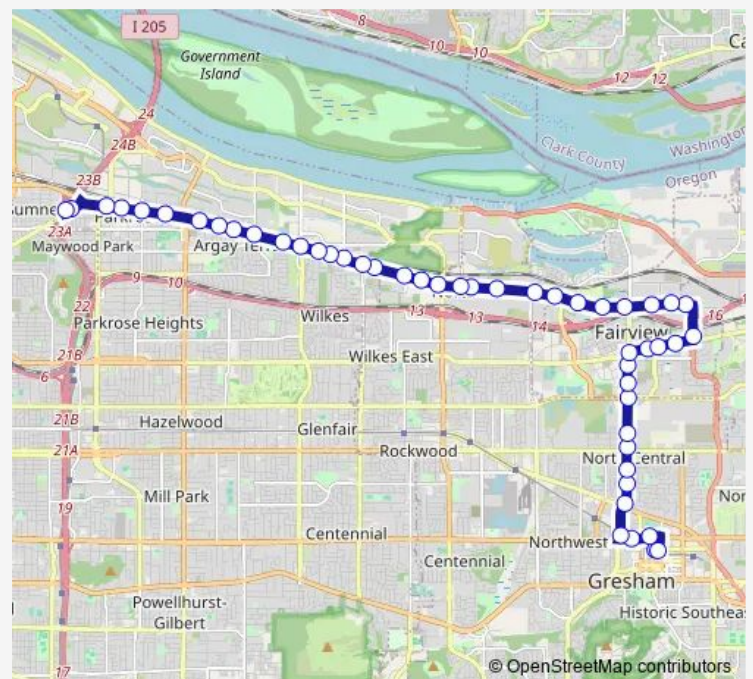

NE Sandy & 138th

14300 Block NE Sandy

NE Sandy & 148th

NE Sandy & 152nd

NE Sandy & 154th

NE Sandy & 158th

NE Sandy & 162nd

NE Sandy & 165th

NE Sandy & 172nd Pl

17600 Block NE Sandy

NE Sandy & 181st/Airport Way

Route schedule

NE Sandy & Parkrose Transit Center — NE 10th & Hood
(Gresham Central TC)

Monday	06:01
Tuesday	06:01
Wednesday	06:01
Thursday	06:01
Friday	06:01
Saturday	—
Sunday	—

Route info

Direction: NE Sandy & Parkrose Transit Center

Stops: 49

Trip Duration: 0 hour 40 min

21 — Sandy Blvd/223rd

NE Sandy & 185th Dr

18600 Block NE Sandy

19000 Block NE Sandy