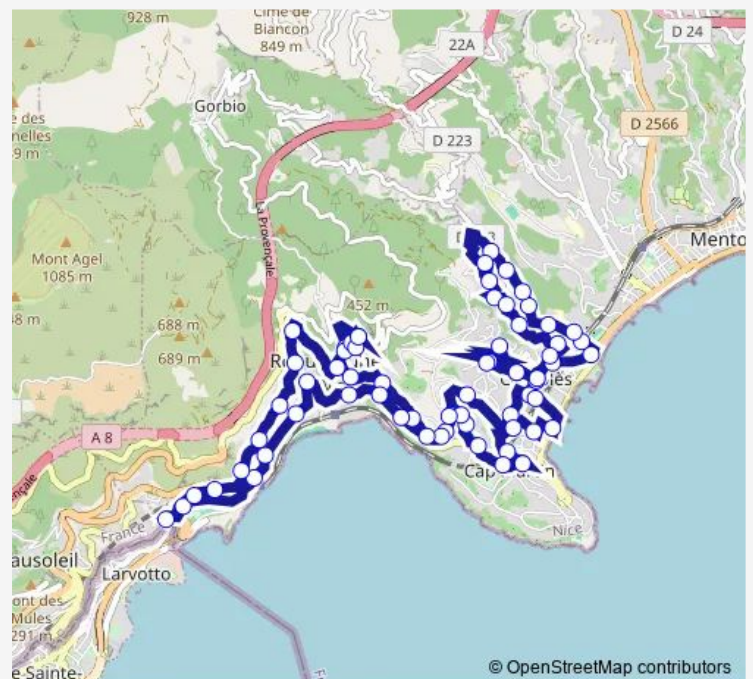

Eden Val

Fleur de Mai

Serre de la Madone

Route schedule

Place de Tassigny — Place de Tassigny

Monday 06:24-19:15

Tuesday 06:24-19:15

Wednesday 06:24-19:15

Thursday 06:24-19:15

Friday 06:24-19:15

Saturday 06:24-19:15

Sunday 08:30-17:30

Route info

Direction: Place de Tassigny

Stops: 67

Trip Duration: 1 hour 2 min

© OpenStreetMap contributors

21 — Place de Lattre de Tassigny

BusMaps

Peglion

Parc Emeraude

Alizé

Eden Roc

Roccapina