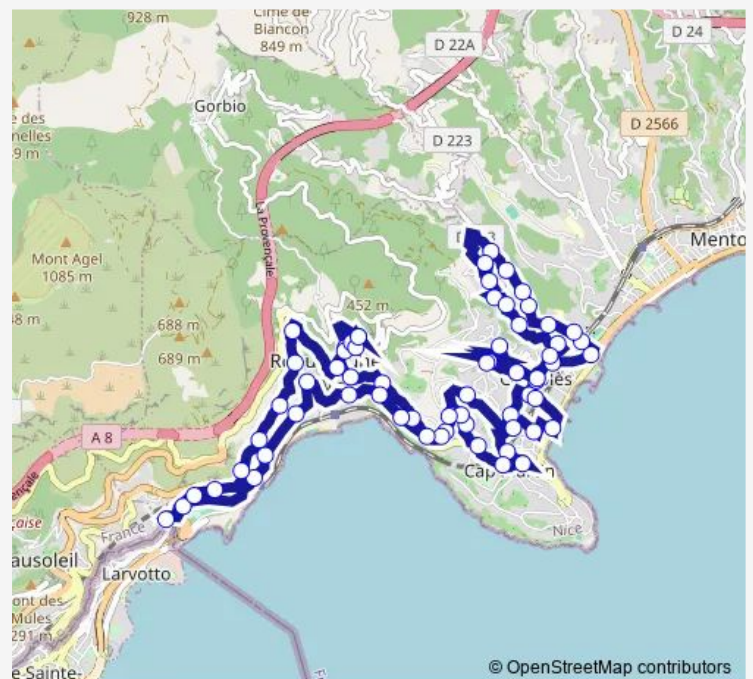

Thursday 06:24-19:15

Friday 06:24-19:15

Saturday 06:24-19:15

Sunday 08:30-17:30

Route info

Direction: Place de Tassigny

Stops: 67

Trip Duration: 1 hour 8 min

21 — Place de Lattre de Tassigny

Peglion

Parc Emeraude

Alizé

Eden Roc

Roccapina

Hôpital

Saint-Joseph