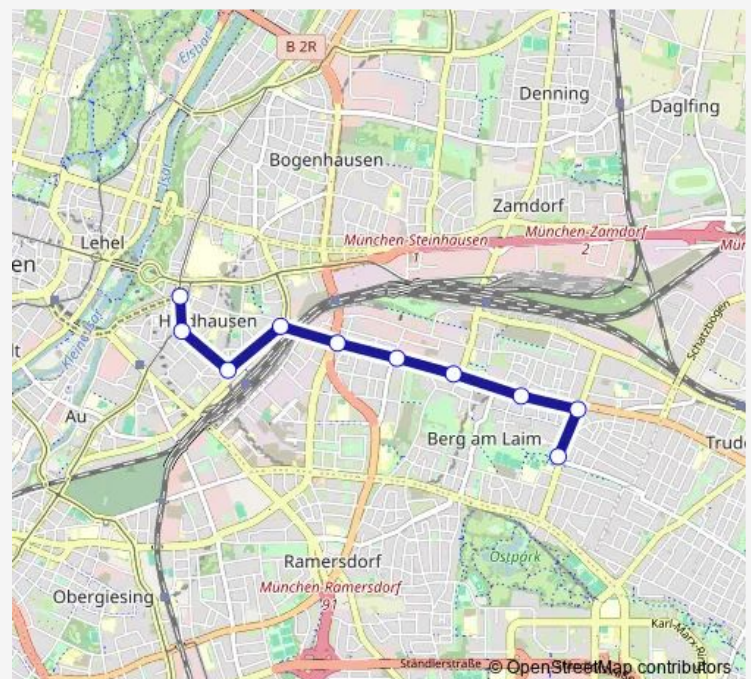

Direction

Max-Weber-Platz (Johannispl.) — St.-Veit-Straße

10 stops

[Open route schedule](#)

Max-Weber-Platz (Johannispl.)

Wörthstraße

Ostbahnhof

Haidenauplatz

Ampfingstraße

Schlüsselbergstraße

Baumkirchner Straße

Mutschellestraße

Kreillerstraße

St.-Veit-Straße

Route schedule

Max-Weber-Platz (Johannispl.) — St.-Veit-Straße

Monday —

Tuesday —

Wednesday —

Thursday —

Friday —

Saturday 25:20⁺¹

Sunday —

Route info

Direction: Max-Weber-Platz (Johannispl.)

Stops: 10

Trip Duration: 0 hour 13 min

21 Bus time schedules and route maps are available in an offline PDF at busmaps.com. Use the busmaps.com website to see live bus times, train schedule or subway schedule, and step-by-step directions for all public transit in Munich