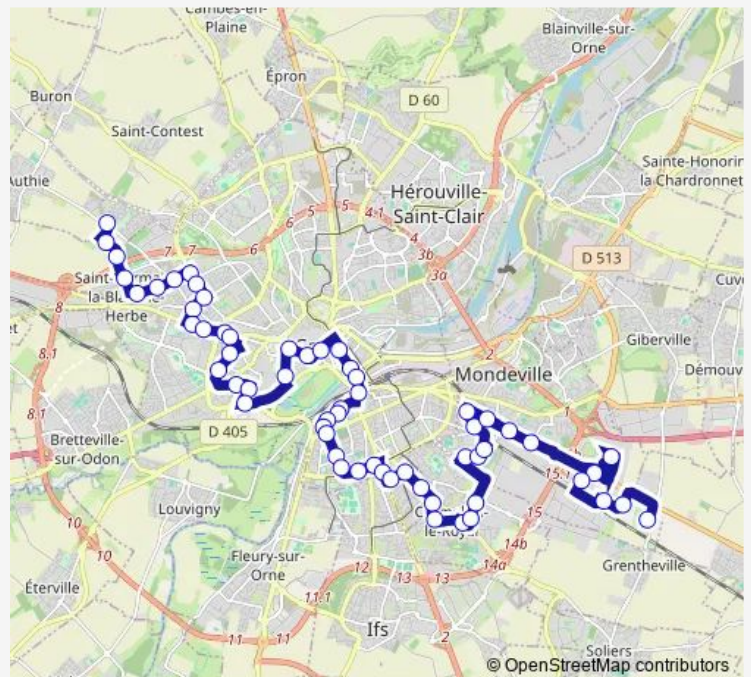

Lycée Malherbe

Route schedule

Ardenne — Village Oxylane

Monday 07:02-20:55

Tuesday 07:02-20:55

Wednesday 07:02-20:55

Thursday 07:02-20:55

Friday 07:02-20:55

Saturday 07:12-19:31

Sunday —

Route info

Direction: Ardenne

Stops: 60

Trip Duration: 1 hour 19 min

Hôtel de Ville Quai 1

Espace Gardin

Théâtre Quai 1

Saint-Jean Eglise

Place du 36ème

Quai Meslin

Vaucelles

Barbeux

Carrières

Lechesne

Friday 06:19-06:20

Saturday 06:22

Sunday —

Route info

Direction: Ardenne

Stops: 60

Trip Duration: 1 hour 6 min

Place du 36ème