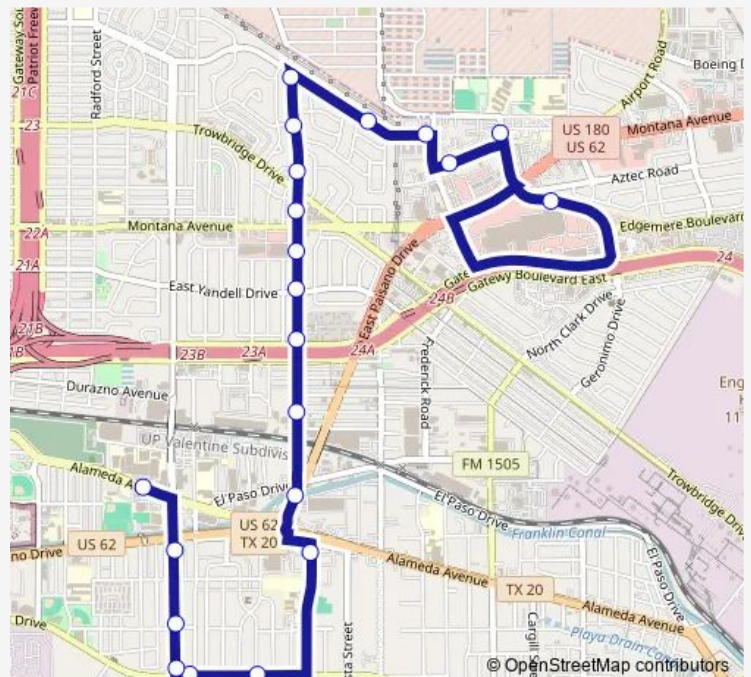

Gateway East/Revere

600 ChelseaChelsea Plaza

Yandell/Huckleberry

800 RaynoldsYandell

RaynoldsMontana

RaynoldsClifton

1420 RaynoldsTrowbridge

TrowbridgeHowze

TrowbridgeSt. John

1204 ChelseaTrowbridge

1504 ChelseaGarry Owen

Route schedule

4815alamedaUmc — GeronimoBrookhollow

Monday 05:55-17:35

Tuesday 05:55-17:35

Wednesday 05:55-17:35

Thursday 05:55-17:35

Friday 05:55-17:35

Saturday 06:40-18:20

Sunday —

Route info

Direction: 4815alamedaUmc

Stops: 27

Trip Duration: 0 hour 27 min

21 — Chelmont Via Raynolds

ChelseaTimberwolf

TimberwolfEdwards

5820 TimberwolfMagruder

MagruderHughey

HugheyMagruder

GeronimoBrookhollow

Direction