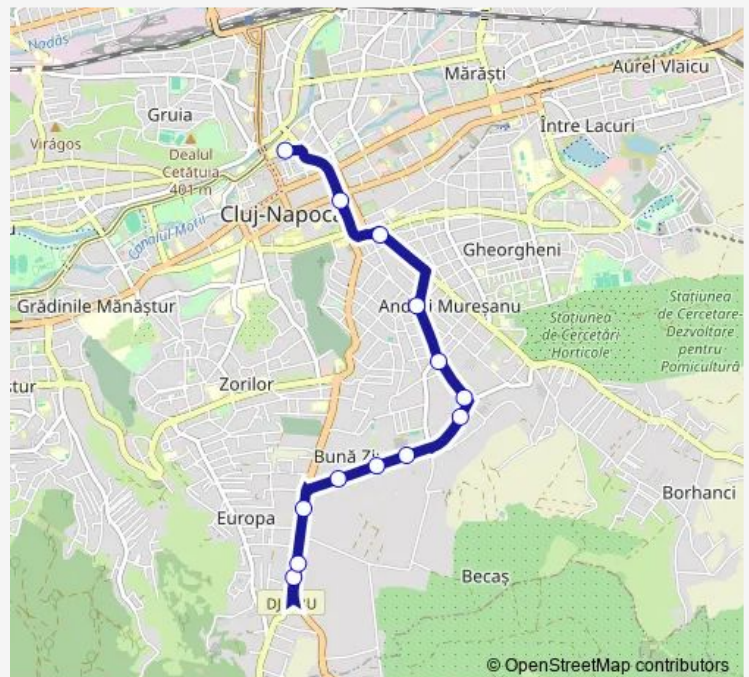

Direction

P-a M. Viteazul Vest — Dacia Service Sosire

13 stops

[Open route schedule](#)

- P-a M. Viteazul Vest
- Teatru
- P-a Cipariu Sud
- P-a I Agârbiceanu Vest
- Drapelului Vest
- Becas Vest
- Fagului
- Trifoiului Nord
- Vitacom Nord
- Compl. Tempus Nord
- Hexagon
- Drum Făget
- Dacia Service Sosire

Route schedule

P-a M. Viteazul Vest — Dacia Service Sosire

| | |
|-----------|-------------|
| Monday | 05:05-20:30 |
| Tuesday | 05:05-20:30 |
| Wednesday | 05:05-20:30 |
| Thursday | 05:05-20:30 |
| Friday | 05:05-20:30 |
| Saturday | 08:25-22:28 |
| Sunday | 08:25-22:28 |

Route info

Direction: P-a M. Viteazul Vest

Stops: 13

Trip Duration: 0 hour 28 min

Direction

Dacia Service — P-a M. Viteazul Vest

12 stops

[Open route schedule](#)

Wednesday 05:25-20:55

Thursday 05:25-20:55

Friday 05:25-20:55

Saturday 08:05-22:05

Sunday 08:05-22:05

Route info

Direction: Dacia Service

Stops: 12