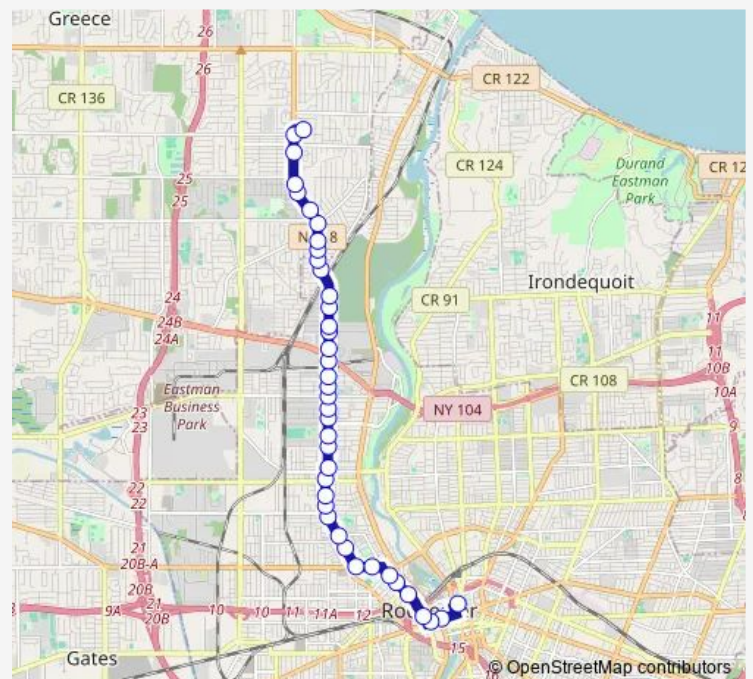

### Route schedule

TC- Gate 4 — Eastman Avenue Connection Hub

Monday 06:00-18:00

Tuesday 06:00-18:00

Wednesday 06:00-18:00

Thursday 06:00-18:00

Friday 06:00-18:00

Saturday —

### Route info

Direction: TC- Gate 4

Stops: 26

Trip Duration: 0 hour 23 min

21 — Dewey

Dewey & Avis

Dewey & Steko

Dewey & Ridge

Dewey & Eastman

Eastman Avenue Connection Hub

**Direction**

Dewey Ave Walmart — Transit Center - no direction

42 stops

[Open route schedule](#)

Dewey Ave Walmart

Dewey &amp; Bancroft

## Route info

Direction: Dewey Ave Walmart

Stops: 42

Trip Duration: 0 hour 36 min

Dewey & Kislingbury

Dewey & Driving Park

Dewey & Lexington

Dewey & Glenwood