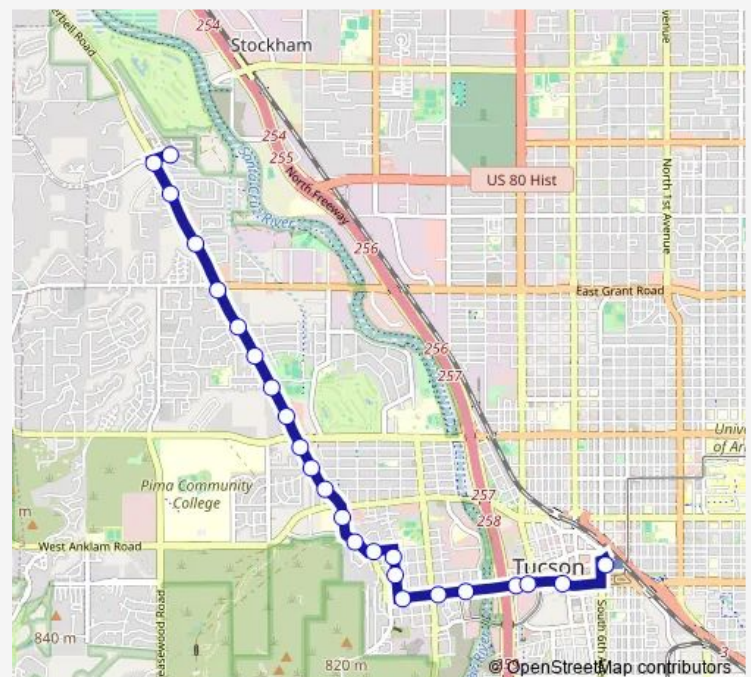

### Route schedule

Goret/Dales Crossing (Se) — Downtown Ronstadt Center

Monday 06:35-22:05

Tuesday 06:35-22:05

Wednesday 06:35-22:05

Thursday 06:35-22:05

Friday 06:35-22:05

Saturday 06:20-20:50

### Route info

Direction: Goret/Dales Crossing (Se)

Stops: 24

Trip Duration: 0 hour 20 min

21 — Congress/Silverbell

Congress/Granada (Sw)

Broadway/Church (Sw)

Downtown Ronstadt Center

**Direction**

Downtown Ronstadt Center — Goret/Dales Crossing (Se)

28 stops

[Open route schedule](#)

Downtown Ronstadt Center

Alameda/Grossetta (Nw)

Alameda/Court Av (Nw)

Congress/Granada (Nw)

## Route schedule

Downtown Ronstadt Center — Goret/Dales Crossing (Se)

Monday 06:15-21:45

Tuesday 06:15-21:45

Wednesday 06:15-21:45

Thursday 06:15-21:45

Friday 06:15-21:45

Saturday 06:25-20:25