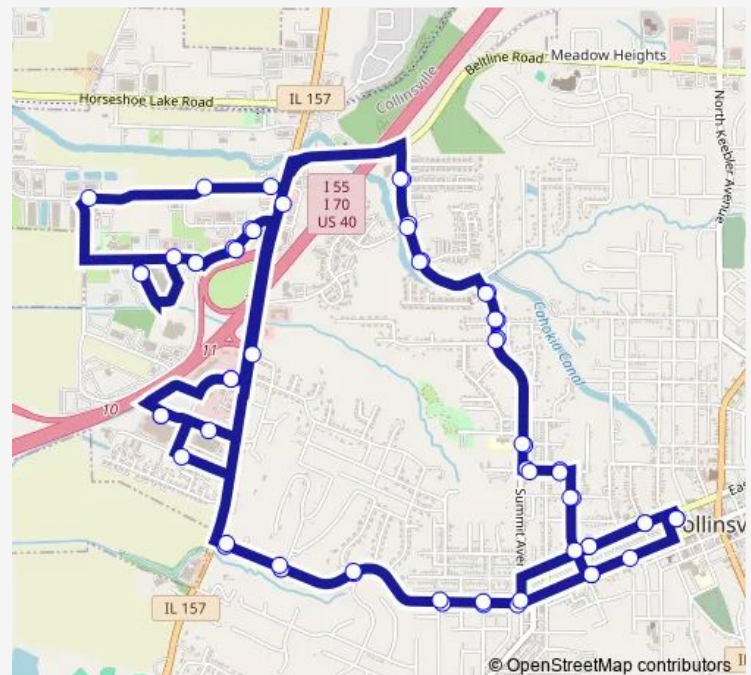

Johnson Hill Rd & Reese Dr N / E

Johnson Hill Rd & Brookhill Ct S / W

Gateway Convention Centerx

Eastport Plaza Dr & Gateway Dr S / W

Eastport Arbys S / W

Eastport Dr & IL 157 S / W

Collinsville Cross Walgreens S / W

### Route schedule

Collinsville Station — Collinsville Station 2

Monday	06:58-17:58
Tuesday	06:58-17:58
Wednesday	06:58-17:58
Thursday	06:58-17:58
Friday	06:58-17:58
Saturday	06:58-17:58
Sunday	—

### Route info

Direction: Collinsville Station

Stops: 29

Trip Duration: 0 hour 25 min

21 — West Collinsville Shuttle

Main St & Briarcliffe Dr S / W

Main St & Westwood Dr S / W

Main St & Sycamore St S / W

Main St & Collinsville Ave S / W

Main St & Summit Ave S / W

Main St & Hesperia St N / E

Collinsville Library N / E

Collinsville Station 2

**Direction**

Collinsville Station — Collinsville Station

65 stops