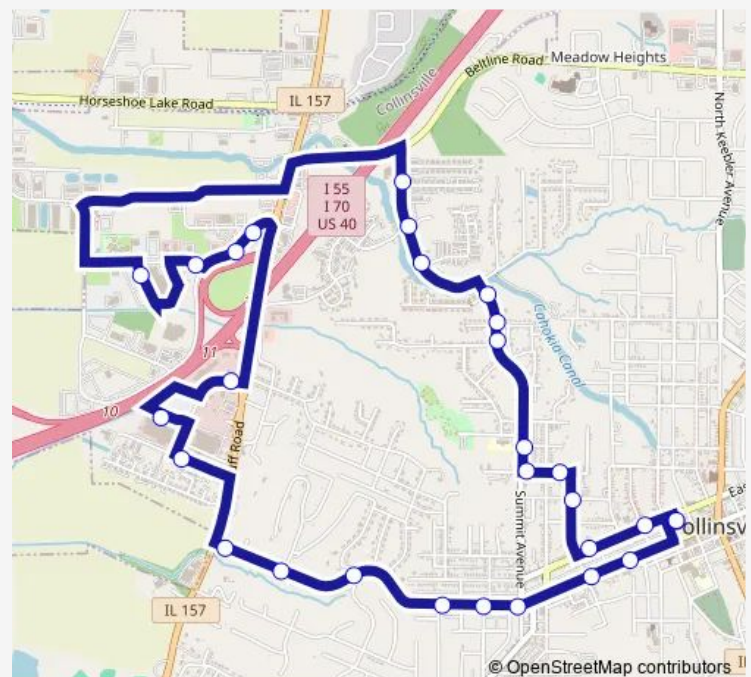

Summit Ave & Notting Hill Rd S / W

Johnson Hill Rd & Skyline View S / W

Johnson Hill Rd & Reese Dr N / E

Johnson Hill Rd & Brookhill Ct S / W

Gateway Convention Centerx 2

Eastport Plaza Dr & Gateway Dr S / W

Eastport Arbys S / W

Eastport Dr & IL 157 S / W

Collinsville Cross Walgreens S / W

Collinsville Walmart

Collinsville Food Pantry

Main St & IL 157 N / E

Route schedule

Collinsville Station — Collinsville Station 2

Monday 06:58-17:58

Tuesday 06:58-17:58

Wednesday 06:58-17:58

Thursday 06:58-17:58

Friday 06:58-17:58

Saturday 06:58-17:58

Sunday —

Route info

Direction: Collinsville Station

Stops: 29

Trip Duration: 0 hour 25 min

21 — West Collinsville Shuttle

Main St & Briarcliffe Dr S / W

Main St & Westwood Dr S / W

Main St & Sycamore St S / W

Main St & Collinsville Ave S / W