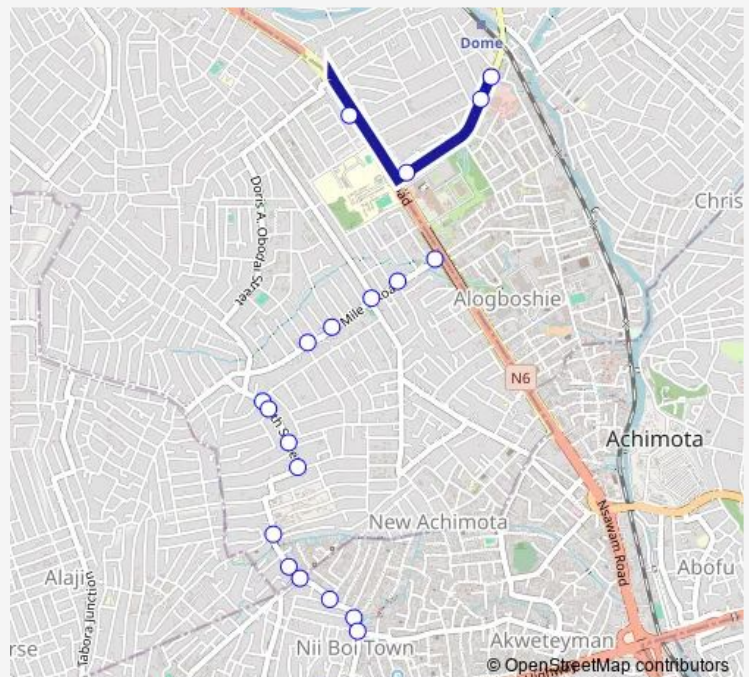

Route schedule

Dome — Abeka Lapaz

Monday	06:00
Tuesday	06:00
Wednesday	06:00
Thursday	06:00
Friday	06:00
Saturday	06:00
Sunday	06:00

Route info

Direction: Dome

Stops: 21

Trip Duration: 0 hour 33 min

21 — Dome ↔ Abeka Lapaz

Direction

Abeka Lapaz — Dome

18 stops

[Open route schedule](#)

Abeka Lapaz

High Tension

Fishpond

St. Anthony School

Family Life

Pharmacy

Mile 7 T-Junction

Mile 7 Clinic

Jesus and Mary

Masalaashi

Mile 7 Park

Presby Junction

Mile 7 Junction

Best Point

Achimota Mall

St. Johns

Dome Market

Dome

Route schedule

Abeka Lapaz — Dome