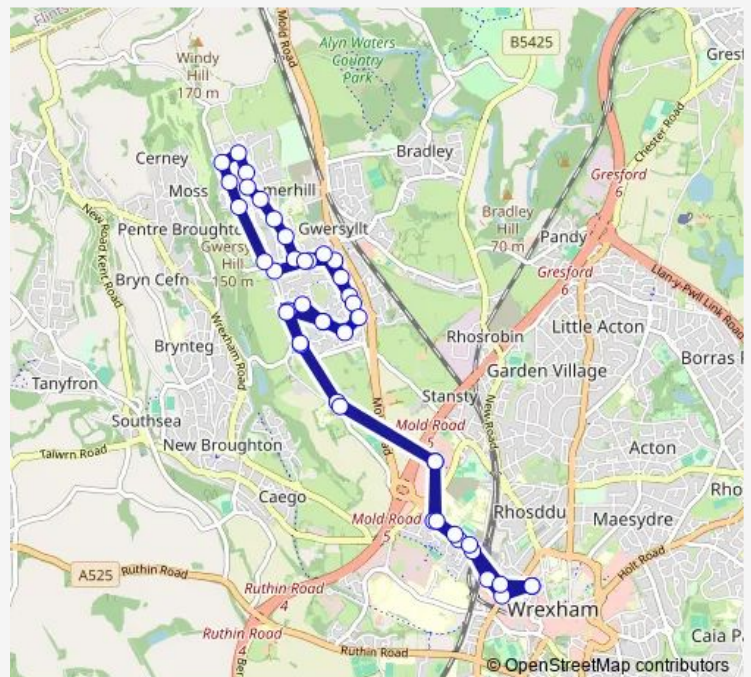

Chestnut Court

Crown Inn

Black Horse

Route schedule

Wrexham Bus Station 4 — Wrexham Bus Station 4

Monday 06:35-22:46

Tuesday 06:35-22:46

Wednesday 06:35-22:46

Thursday 06:35-22:46

Friday 06:35-22:46

Saturday 07:00-22:46

Sunday 11:52-17:52

Route info

Direction: Wrexham Bus Station 4

Stops: 45

Trip Duration: 0 hour 40 min