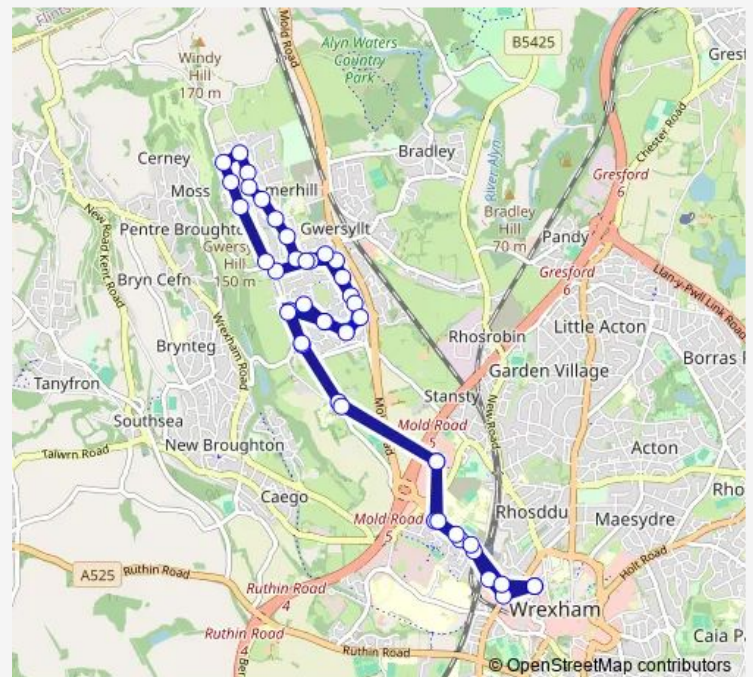

### Route schedule

Wrexham Bus Station 4 — Wrexham Bus Station 4

Monday 06:35-22:46

Tuesday 06:35-22:46

Wednesday 06:35-22:46

Thursday 06:35-22:46

Friday 06:35-22:46

Saturday 07:00-22:46

### Route info

Direction: Wrexham Bus Station 4

Stops: 45

Trip Duration: 0 hour 40 min

21 — Wrexham - Summerhill via Pendine Estate

Norham Court

Hafod House

Holy Bank