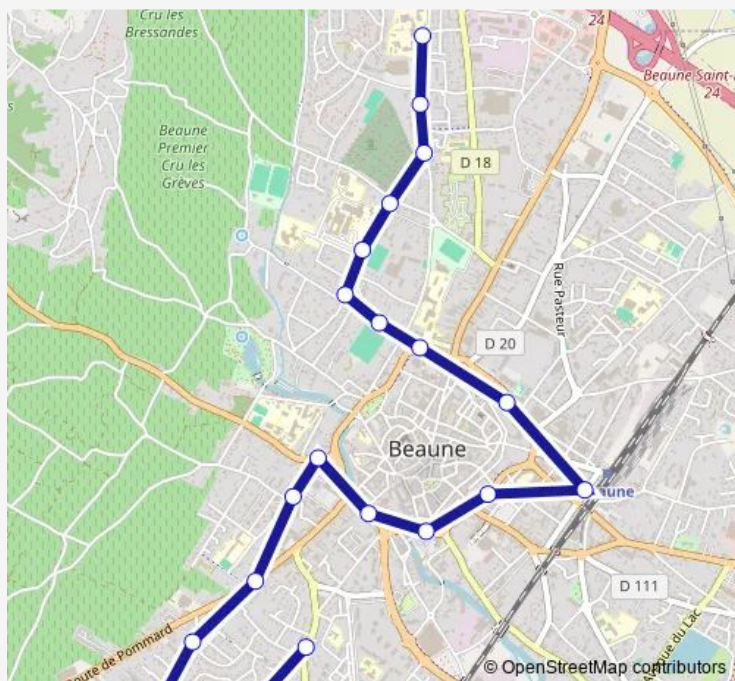

### Route schedule

Chazeaux — Collège Monge

Monday 07:24-13:24

Tuesday 07:24-13:24

Wednesday 07:24-13:24

Thursday 07:24-13:24

Friday 07:24-13:24

Saturday —

### Route info

Direction: Chazeaux

Stops: 20

Trip Duration: 0 hour 24 min

21 Bus time schedules and route maps are available in an offline PDF at [busmaps.com](https://busmaps.com). Use the [busmaps.com](https://busmaps.com) website to see live bus times, train schedule or subway schedule, and step-by-step directions for all public transit in Beaune