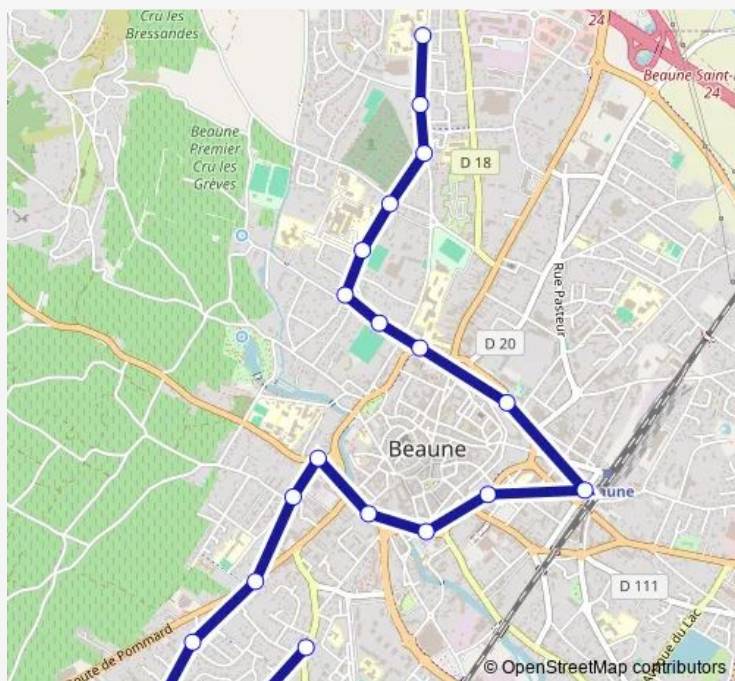

Direction

Chazeaux — Collège Monge

20 stops

[Open route schedule](#)

Chazeaux

Cuirassiers

Rates 2

Rates 1

Levées

Prévolles

Jaffelin

Bastion des Hospices

Porte Marie de Bourgogne

Bouley

Gare

Cité du cinéma

Route schedule

Chazeaux — Collège Monge

Monday 07:24-13:24

Tuesday 07:24-13:24

Wednesday 07:24-13:24

Thursday 07:24-13:24

Friday 07:24-13:24

Saturday —

Sunday —

Route info

Direction: Chazeaux

Stops: 20

Trip Duration: 0 hour 24 min

21 Bus time schedules and route maps are available in an offline PDF at busmaps.com. Use the busmaps.com website to see live bus times, train schedule or subway schedule, and step-by-step directions for all public transit in Beaune