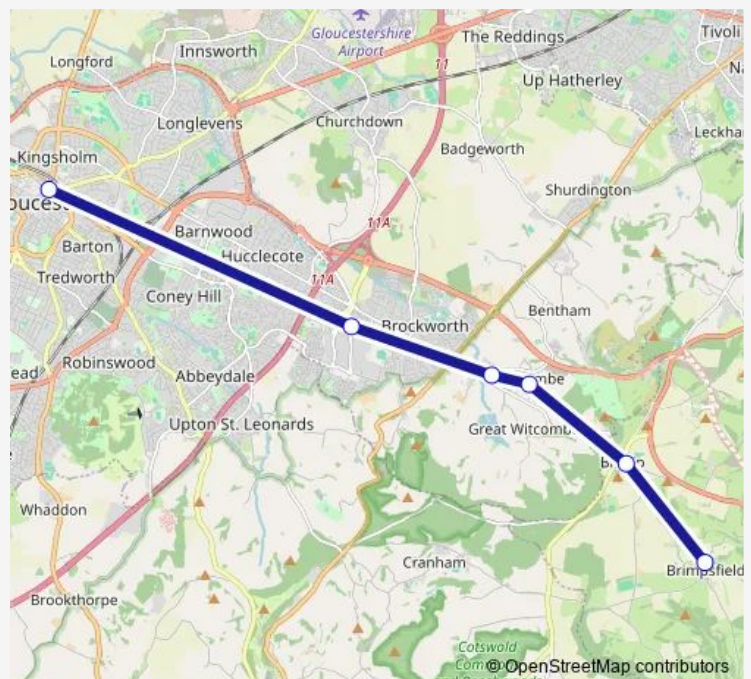

Saturday

—

Sunday

—

Route info

Direction: Estate Agents

Stops: 6

Trip Duration: 0 hour 40 min

21 — Brimpsfield - Birdlip - Little Witcombe - Tesco Brockworth - Gloucester

Direction

War Memorial — Estate Agents

6 stops

[Open route schedule](#)

War Memorial

Village Stores

Peak View Farm

Astridge Road

Whittle Inn

Estate Agents

Route schedule

War Memorial — Estate Agents

Monday	—
Tuesday	—
Wednesday	10:30
Thursday	—
Friday	10:30
Saturday	—
Sunday	—

Route info

Direction: War Memorial