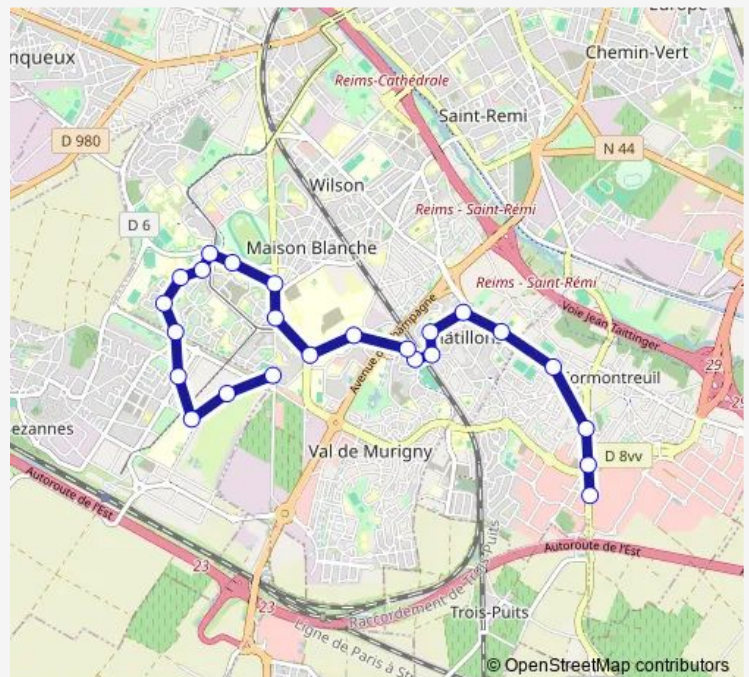

### Route schedule

Croix DU Sud — C.C. Cormontreuil

Monday 06:20-20:33

Tuesday 06:20-20:33

Wednesday 06:20-20:33

Thursday 06:20-20:33

Friday 06:20-20:33

Saturday 06:30-20:33

### Route info

Direction: Croix DU Sud

Stops: 24

Trip Duration: 0 hour 23 min

21 — 21- Croix DU SUD <> C.C. Cormontreuil

Moulin A Vent

Louvois

C.C. Cormontreuil