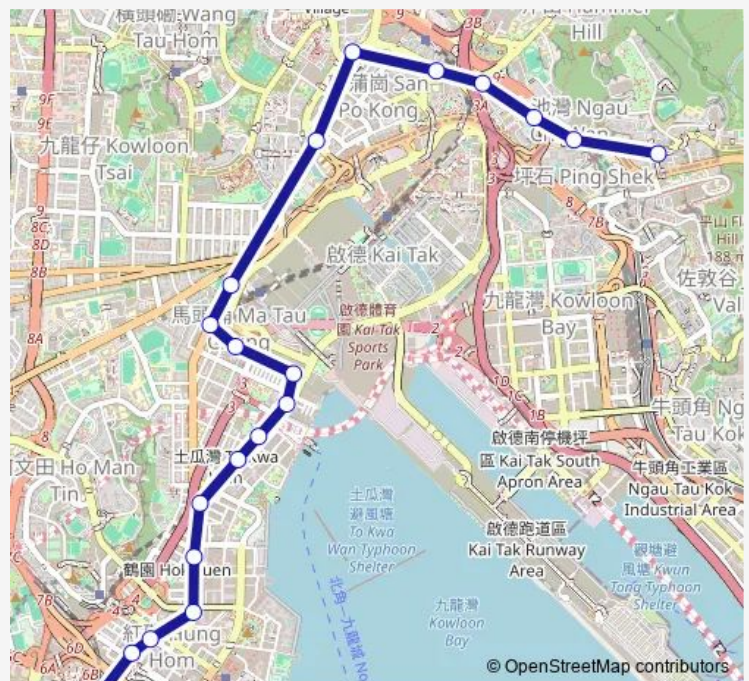

[Ctb] THE HK Society FOR THE Blind, MOK Cheong Street/[Kmb+Ctb] THE HK Society FOR THE Blind/
 The HK Society FOR THE Blind, MOK Cheong Street/[Kmb] THE HK Society FOR THE Blind

Route schedule

[Kmb] Choi WAN BUS Terminus — [Ctb] Hung HOM Station
 [Kmb] Hung HOM Station BUS Terminus

Monday	05:40-08:25
Tuesday	05:40-08:25
Wednesday	05:40-08:25
Thursday	05:40-08:25
Friday	05:40-08:25
Saturday	05:40-06:55
Sunday	05:40-06:55

Route info

Direction: [Kmb] Choi WAN BUS Terminus

Stops: 20

Trip Duration: 0 hour 37 min