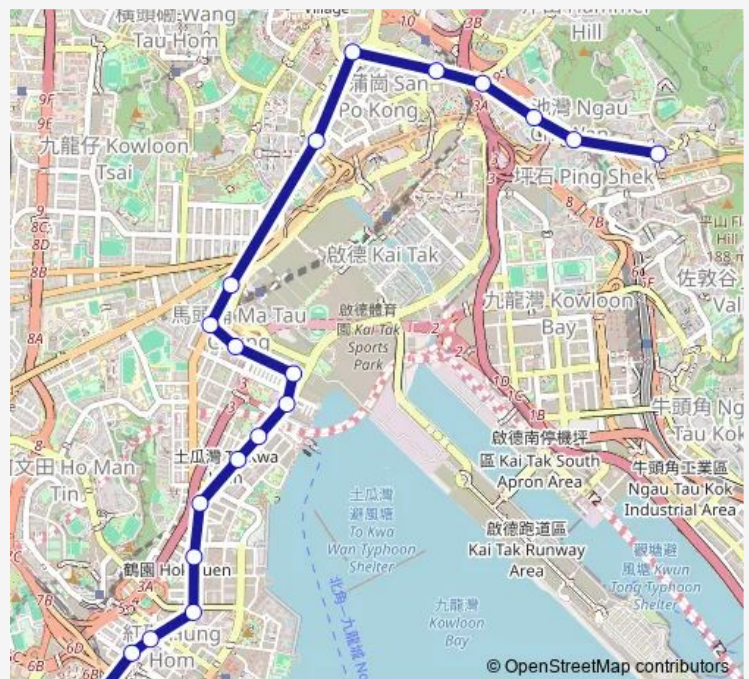

### Route info

Direction: [Kmb] Choi WAN BUS Terminus

Stops: 20

Trip Duration: 0 hour 39 min

21 — Choi WAN - Hung HOM Station

[Ctb] Grand Waterfront, TO KWA WAN Road[[Kmb+Ctb] Grand Waterfront/<Br>Grand Waterfront, TO KWA WAN Road[[Kmb] Grand Waterfront