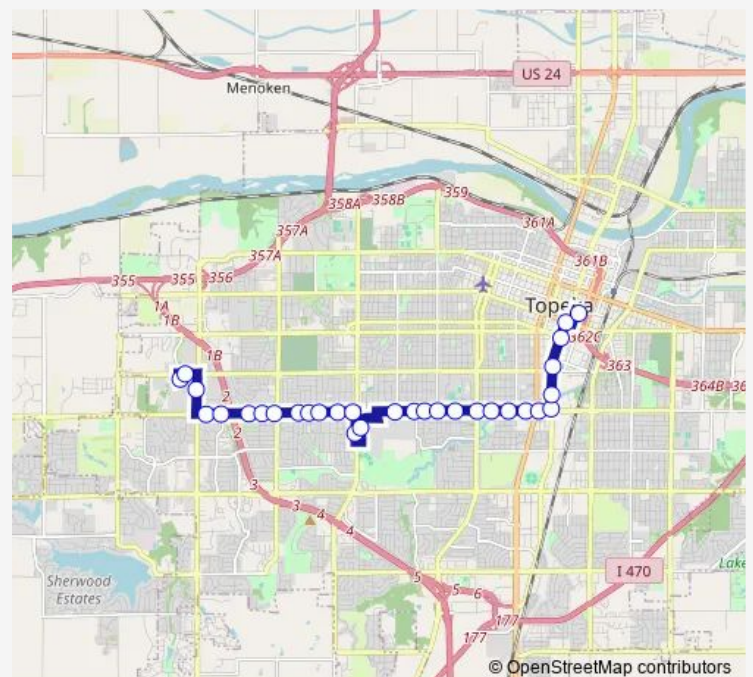

### Route schedule

West Ridge Mall — Qss

Monday 06:11-18:11

Tuesday 06:11-18:11

Wednesday 06:11-18:11

Thursday 06:11-18:11

Friday 06:11-18:11

Saturday 08:41-17:41

### Route info

Direction: West Ridge Mall

Stops: 31

Trip Duration: 0 hour 29 min

21 — West 21st

21st @ Buchanan

21st @ Fillmore

21st @ Laird Noller

## Route info

Direction: Qss

Stops: 32

Trip Duration: 0 hour 23 min

21st @ Fairlawn

21st @ Chelsea

21st @ Belle

21st @ Westport